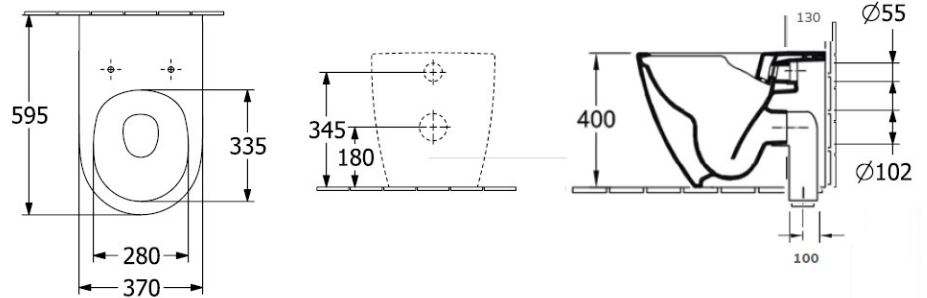

Subway 3.0 TwistFlush Wall Faced Toilet

S & P Trap | TwistFlush | CeramicPlus | Slim Seat

Product Image

Product Details

Code: 4671T1R1L4B
Brand: Villeroy & Boch
Range: Subway 3.0
Warranty: 10 Years*
Product Width: 370 mm
Product Depth: 595 mm
WELS: 4 Star 3.5 LPM, Reg #: L07242

Installation Instructions

- * S trap set out 100-110mm
- * P Trap set Out 180mm
- * S Trap Set out 160-175mm with VT103 Vario order seperately

Technical Specification

*Please visit argentaust.com.au/warranty to view the full warranty

Note: All dimensions are in millimetres and are subject to normal manufacturing variations. Always use the physical product measurements for cut-outs and rough-ins as the technical details shown may differ from the actual product. Use acetic cured silicone sealant. Do not use epoxy type adhesives. Clean with damp cloth. Do not use abrasive cleaners, liquids or pastes.