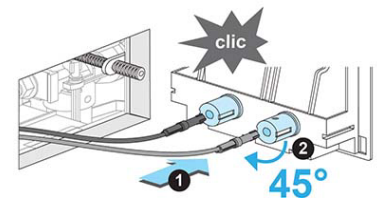

Required Product
 Compatible Flush Plate, Matching Wall Hung Pan

Recommended Products
 E100, 150S, E200, E300 Flush Plate

Additional Notes

- Fits into 90mm wall stud cavity.

*Please visit argentaust.com.au/warranty to view the full warranty

*These specifications are dependant on the pan being used

Note: All dimensions are in millimetres and are subject to normal manufacturing variations. It is recommended to use the physical product measurements for cut-outs and rough-ins as the technical details shown may differ from the actual product. Use acetic cured silicone sealant. Do not use epoxy type adhesives. Clean with damp cloth. Do not use abrasive cleaners, liquids or pastes.