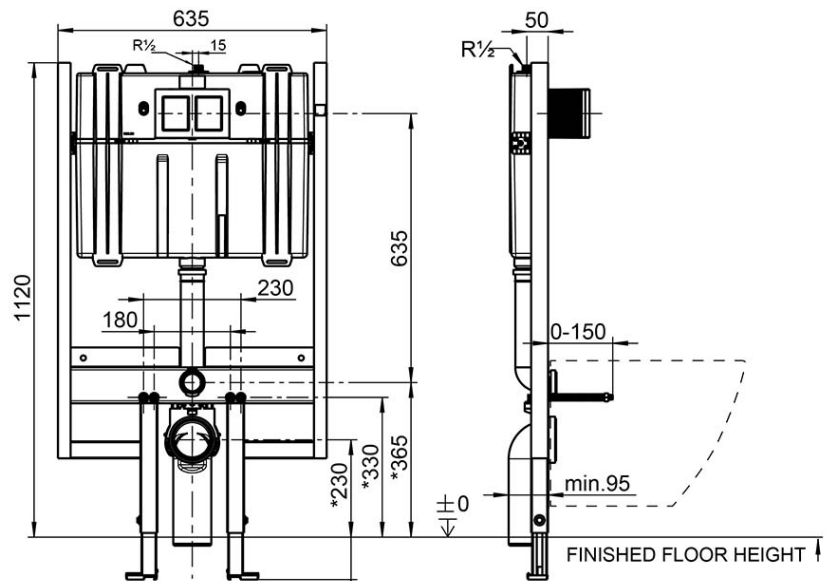

Note: All dimensions are in millimetres and are subject to normal manufacturing variations. Always use the physical product measurements for cut-outs and rough-ins as the technical details shown may differ from the actual product. Use acetic cured silicone sealant. Do not use epoxy type adhesives. Clean with damp cloth. Do not use abrasive cleaners, liquids or pastes.

ViConnect 80 Cistern & Frame

Product Image **Product Details**

Code: 92233500
Brand: Villeroy & Boch
Range: ViConnect Cisterns
Warranty: 15 Years*
WELS: 4 Star 3.3 LPM, Reg #: L07676

Additional Features **Technical Specification**

Required Product
 Compatible Flush Plate, Matching Wall Hung Pan

Recommended Products
 E100, 150S, E200, E300 Flush Plate

Additional Notes

- Fits into 90mm wall stud cavity.

*Please visit argentaust.com.au/warranty to view the full warranty

*These specifications are dependant on the pan being used

Note: All dimensions are in millimetres and are subject to normal manufacturing variations. It is recommended to use the physical product measurements for cut-outs and rough-ins as the technical details shown may differ from the actual product. Use acetic cured silicone sealant. Do not use epoxy type adhesives. Clean with damp cloth. Do not use abrasive cleaners, liquids or pastes.