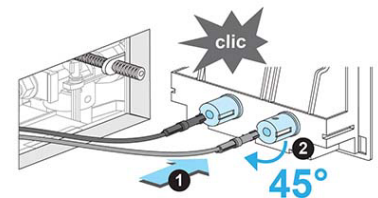

ViConnect 80 Cistern & Frame

Product Image

Product Details

Code: 92233500
Brand: Villeroy & Boch
Range: ViConnect Cisterns
Warranty: 15 Years*
WELS: 4 Star 3.3 LPM, Reg #: L07676

Additional Features

Required Product
 Compatible Flush Plate, Matching Wall Hung Pan

Recommended Products
 E100, 150S, E200, E300 Flush Plate

Additional Notes
 • Fits into 90mm wall stud cavity.

Technical Specification

*Please visit argentaust.com.au/warranty to view the full warranty

Note: All dimensions are in millimetres and are subject to normal manufacturing variations. It is recommended to use the physical product measurements for cut-outs and rough-ins as the technical details shown may differ from the actual product. Use acetic cured silicone sealant. Do not use epoxy type adhesives. Clean with damp cloth. Do not use abrasive cleaners, liquids or pastes.