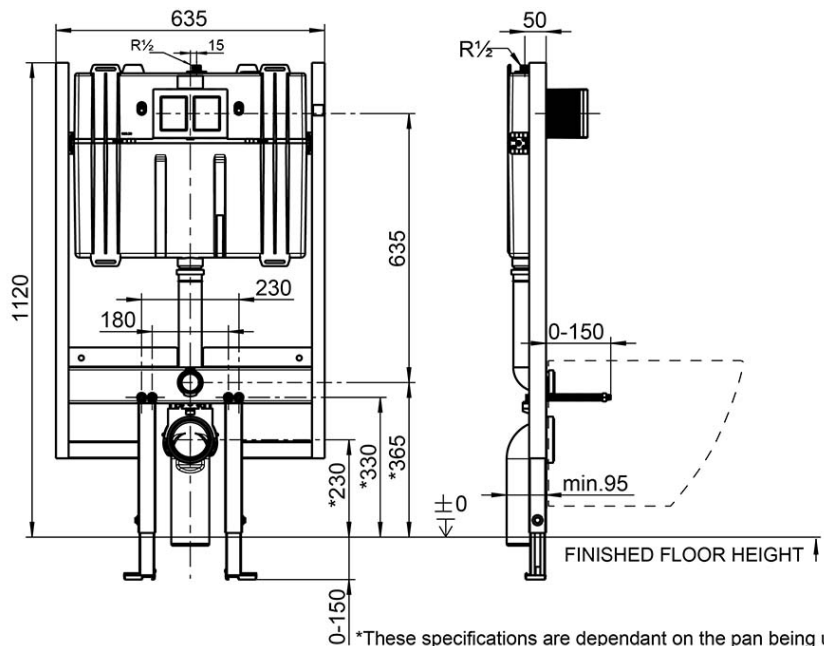

Note: All dimensions are in millimetres and are subject to normal manufacturing variations. Always use the physical product measurements for cut-outs and rough-ins as the technical details shown may differ from the actual product. Use acetic cured silicone sealant. Do not use epoxy type adhesives. Clean with damp cloth. Do not use abrasive cleaners, liquids or pastes.

ViConnect 80 Cistern & Frame

Product Image

Product Details

Code: 92233500
Brand: Villeroy & Boch
Range: ViConnect Cisterns
Warranty: 15 Years*
WELS: 4 Star 3.3 LPM, Reg #: L07676

Additional Features

Required Product
 Compatible Flush Plate, Matching Wall Hung Pan

Recommended Products
 E100, 150S, E200, E300 Flush Plate

Additional Notes
 • Fits into 90mm wall stud cavity.

Technical Specification

*Please visit argentaust.com.au/warranty to view the full warranty

Note: All dimensions are in millimetres and are subject to normal manufacturing variations. It is recommended to use the physical product measurements for cut-outs and rough-ins as the technical details shown may differ from the actual product. Use acetic cured silicone sealant. Do not use epoxy type adhesives. Clean with damp cloth. Do not use abrasive cleaners, liquids or pastes.