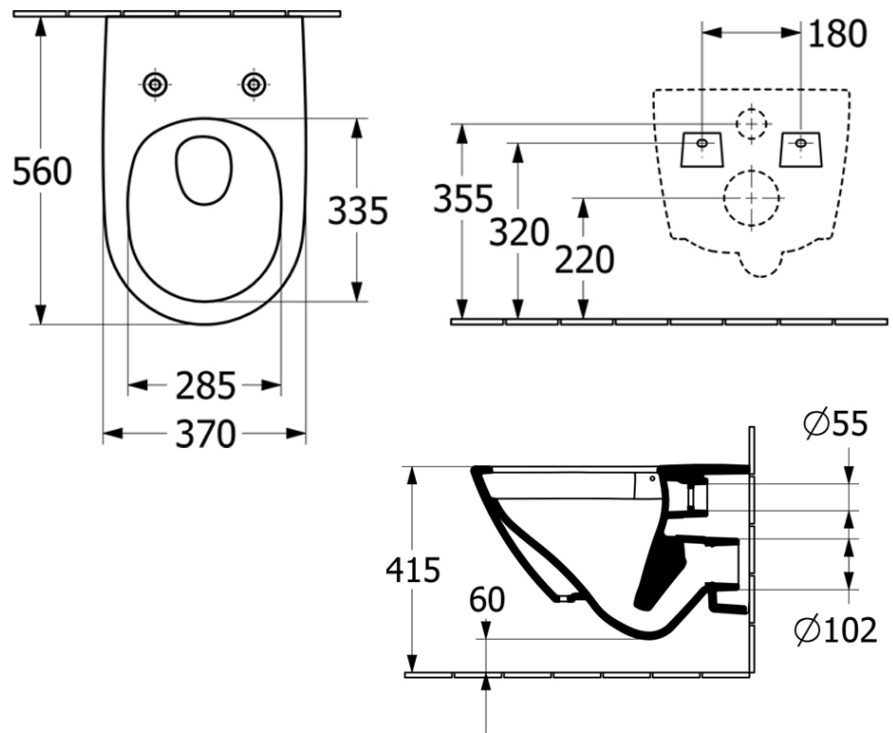

Additional Features **Technical Specification**

Required Product
Matching In Wall Cistern with Frame

Recommended Products
ViConnect 92233500 or 92233600
Cistern with Frame with E100 E200 Or
E300 ViConnect Flush Plate

Additional Notes

- TwistFlush
- Fully Smooth Sided
- Soft Close Seat

Installation Instructions
* Featuring Villeroy & Boch SupraFix Technology