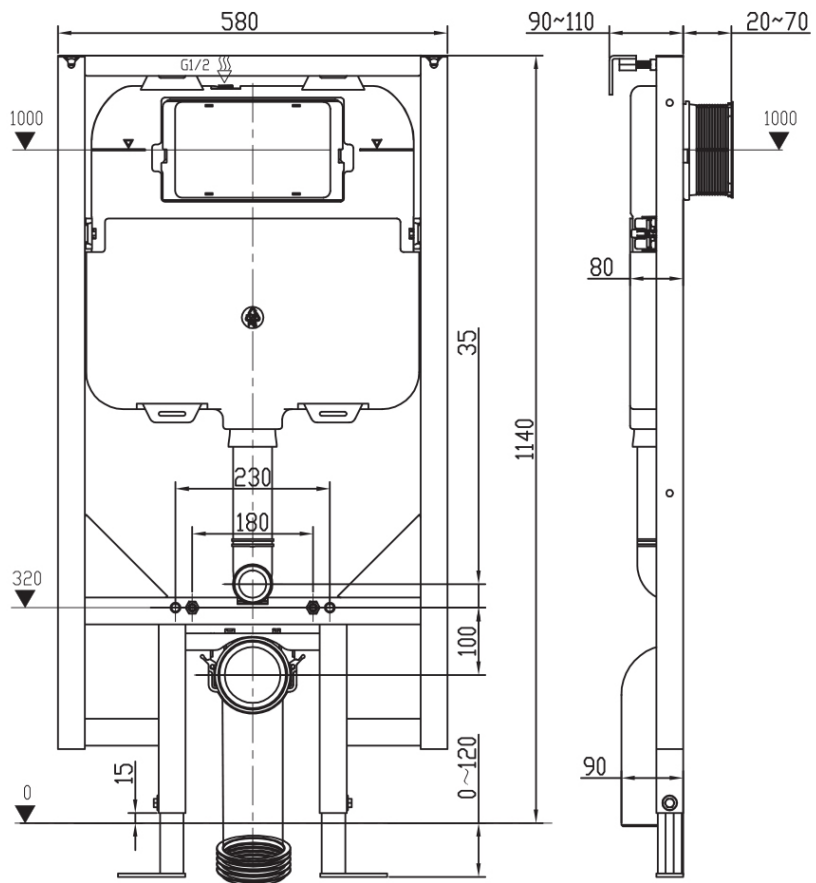

Technical Specification

*Please visit argentaust.com.au/warranty to view the full warranty

Note: All dimensions are in millimetres and are subject to normal manufacturing variations. It is recommended to use the physical product measurements for cut-outs and rough-ins as the technical details shown may differ from the actual product. Use acetic cured silicone sealant. Do not use epoxy type adhesives. Clean with damp cloth. Do not use abrasive cleaners, liquids or pastes.