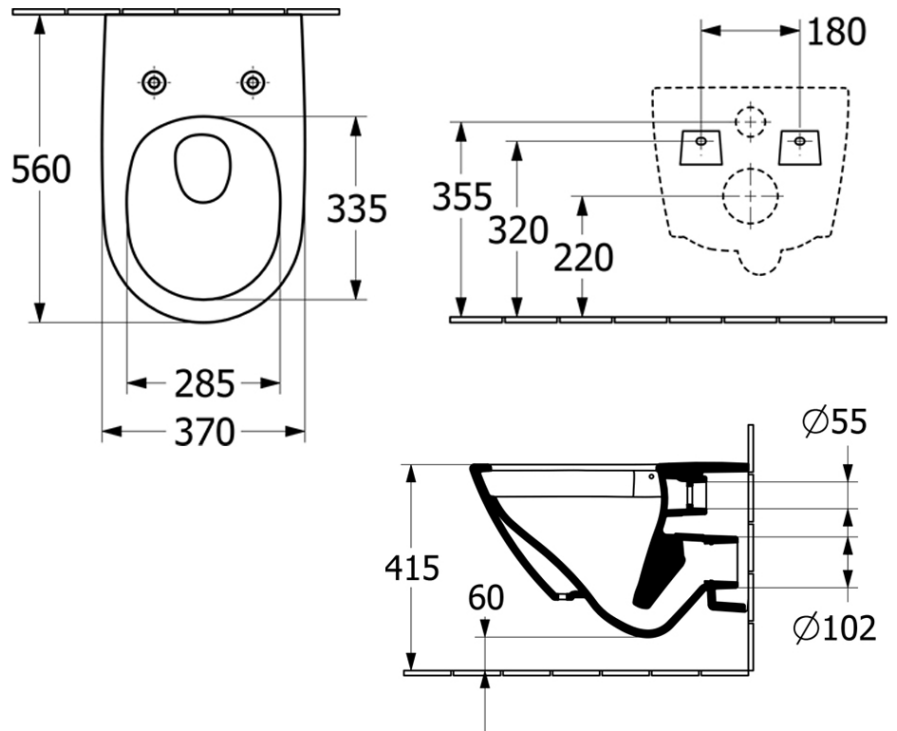

Additional Features **Technical Specification**

Required Product
Matching In Wall Cistern with Frame

Recommended Products
ViConnect 92233500 or 92233600
Cistern with Frame with E100 E200 Or
E300 ViConnect Flush Plate

Additional Notes

- TwistFlush
- Fully Smooth Sided
- Soft Close Seat

Installation Instructions
* Featuring Villeroy & Boch SupraFix Technology