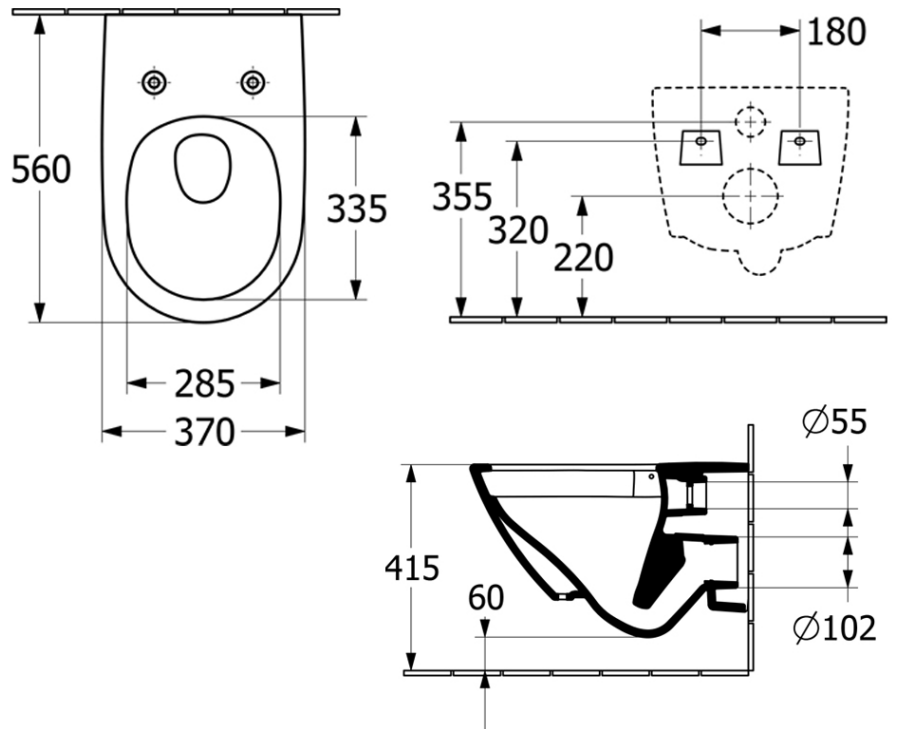

Installation Instructions

* Featuring Villeroy & Boch SupraFix Technology

*Please visit argentaust.com.au/warranty to view the full warranty

Note: All dimensions are in millimetres and are subject to normal manufacturing variations. Always use the physical product measurements for cut-outs and rough-ins as the technical details shown may differ from the actual product. Use acetic cured silicone sealant. Do not use epoxy type adhesives. Clean with damp cloth. Do not use abrasive cleaners, liquids or pastes.