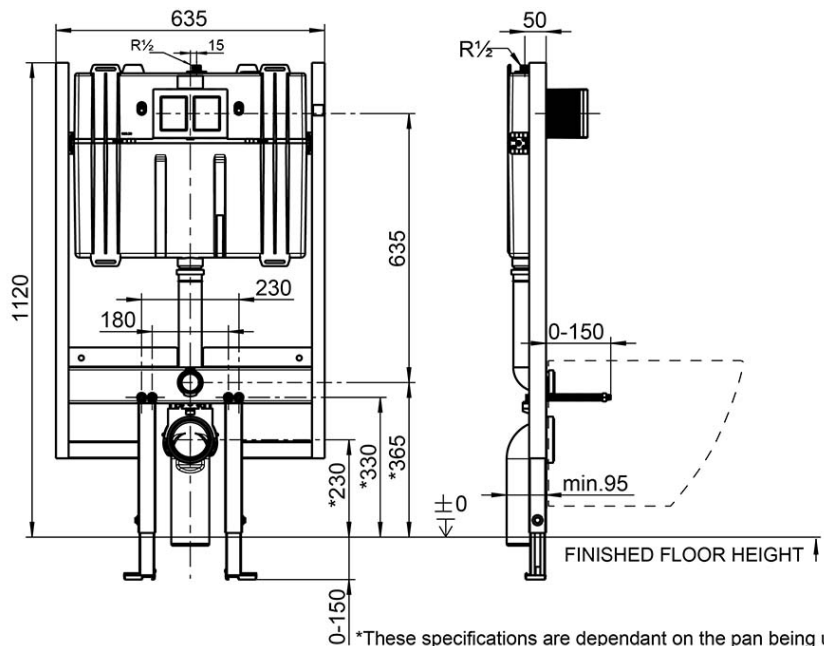

Architectura 3.0 DirectFlush Wall Hung Toilet

P Trap | Soft Close Seat

Product Image

Product Details

Code:	4694HR01S4B
Brand:	Villeroy & Boch
Range:	Architectura
Warranty:	10 Years*
Product Width:	370 mm
Product Depth:	530 mm
WELS:	TBC

Additional Features

Technical Specification

Required Product

Matching In Wall Cistern with Frame

Recommended Products

ViConnect 92233500 or 92233600 Cistern with Frame with E100 E200 Or E300 ViConnect Flush Plate

ViConnect 80 Cistern & Frame

Product Image

Product Details

Code: 92233500
Brand: Villeroy & Boch
Range: ViConnect Cisterns
Warranty: 15 Years*
WELS: 4 Star 3.3 LPM, Reg #: L07676

Additional Features

Required Product
 Compatible Flush Plate, Matching Wall Hung Pan

Recommended Products
 E100, 150S, E200, E300 Flush Plate

Additional Notes
 • Fits into 90mm wall stud cavity.

Technical Specification

*Please visit argentaust.com.au/warranty to view the full warranty

Note: All dimensions are in millimetres and are subject to normal manufacturing variations. It is recommended to use the physical product measurements for cut-outs and rough-ins as the technical details shown may differ from the actual product. Use acetic cured silicone sealant. Do not use epoxy type adhesives. Clean with damp cloth. Do not use abrasive cleaners, liquids or pastes.