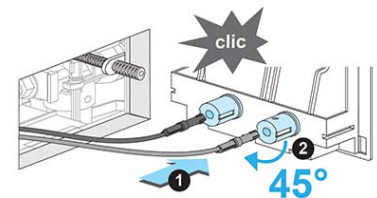

ViConnect 80 Cistern & Frame

Product Image

Product Details

Code: 92233500
Brand: Villeroy & Boch
Range: ViConnect Cisterns
Warranty: 15 Years*
WELS: 4 Star 3.3 LPM, Reg #: L07676

Additional Features

Required Product
 Compatible Flush Plate, Matching Wall Hung Pan

Recommended Products
 E100, 150S, E200, E300 Flush Plate

Additional Notes
 • Fits into 90mm wall stud cavity.

Technical Specification

*Please visit argentaust.com.au/warranty to view the full warranty

Note: All dimensions are in millimetres and are subject to normal manufacturing variations. It is recommended to use the physical product measurements for cut-outs and rough-ins as the technical details shown may differ from the actual product. Use acetic cured silicone sealant. Do not use epoxy type adhesives. Clean with damp cloth. Do not use abrasive cleaners, liquids or pastes.