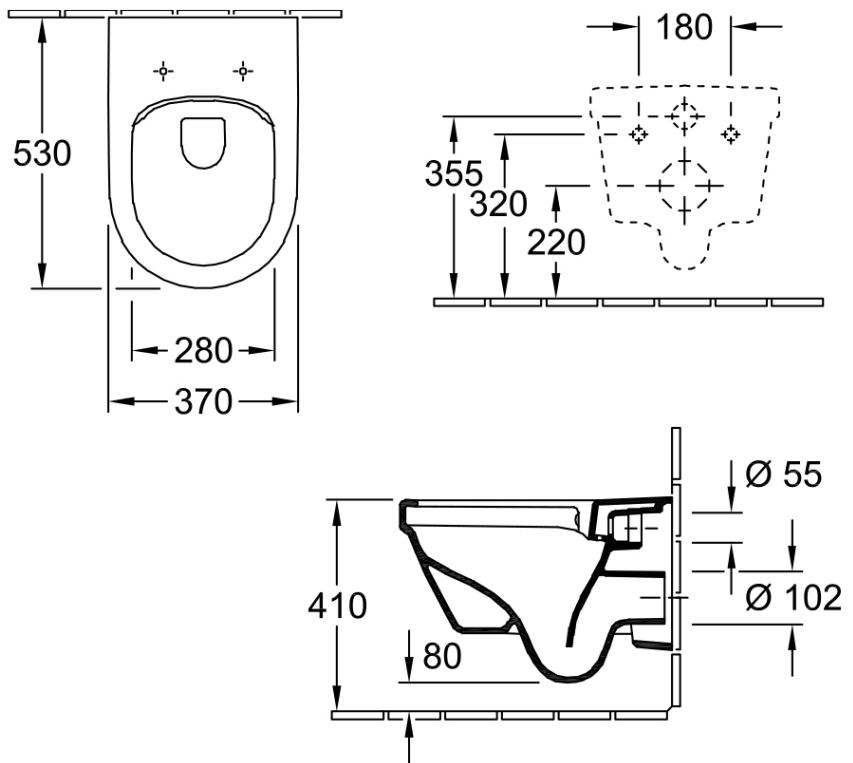

Additional Notes

- DirectFlush
- Fully Smooth Sided
- Slim Soft Close Seat

*Please visit argentaust.com.au/warranty to view the full warranty

Note: All dimensions are in millimetres and are subject to normal manufacturing variations. Always use the physical product measurements for cut-outs and rough-ins as the technical details shown may differ from the actual product. Use acetic cured silicone sealant. Do not use epoxy type adhesives. Clean with damp cloth. Do not use abrasive cleaners, liquids or pastes.