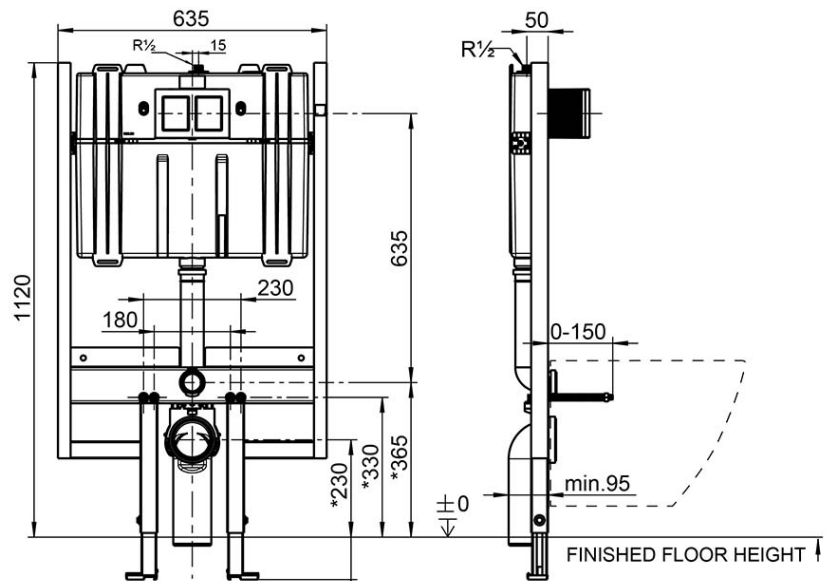

Architectura 3.0 DirectFlush Wall Hung Toilet

P Trap | Slim Seat

Product Image

Product Details

Code:	4694HR01L4B
Brand:	Villeroy & Boch
Range:	Architectura
Warranty:	10 Years*
Product Width:	370 mm
Product Depth:	530 mm
WELS:	TBC

ViConnect 80 Cistern & Frame

Product Image **Product Details**

Code: 92233500
Brand: Villeroy & Boch
Range: ViConnect Cisterns
Warranty: 15 Years*
WELS: 4 Star 3.3 LPM, Reg #: L07676

Additional Features **Technical Specification**

Required Product
 Compatible Flush Plate, Matching Wall Hung Pan

Recommended Products
 E100, 150S, E200, E300 Flush Plate

Additional Notes

- Fits into 90mm wall stud cavity.

*Please visit argentaust.com.au/warranty to view the full warranty

*These specifications are dependant on the pan being used

Note: All dimensions are in millimetres and are subject to normal manufacturing variations. It is recommended to use the physical product measurements for cut-outs and rough-ins as the technical details shown may differ from the actual product. Use acetic cured silicone sealant. Do not use epoxy type adhesives. Clean with damp cloth. Do not use abrasive cleaners, liquids or pastes.