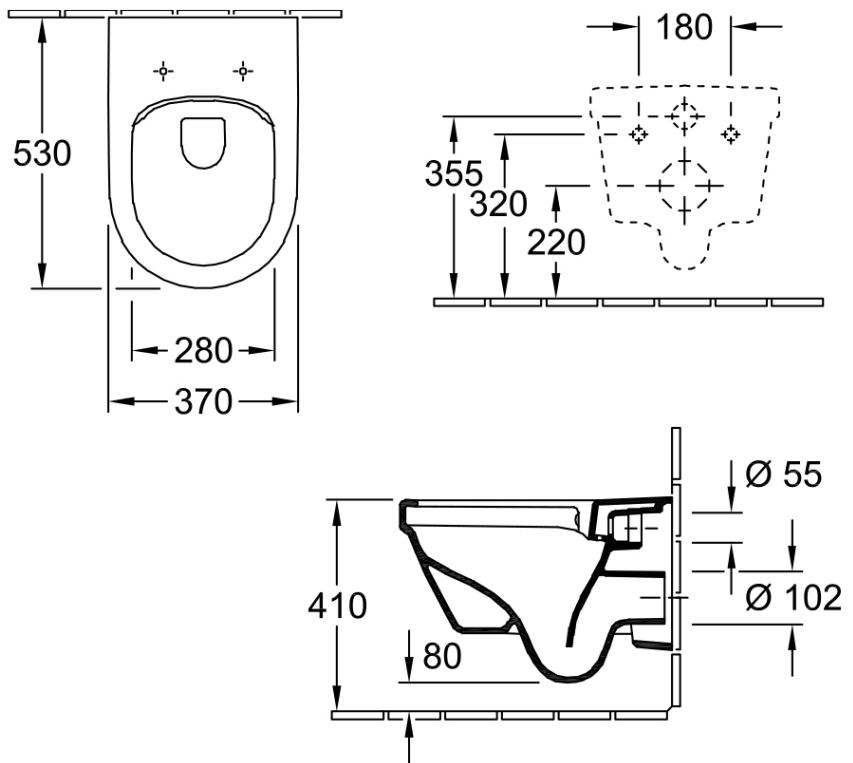

Architectura 3.0 DirectFlush Wall Hung Toilet

P Trap | Soft Close Seat | CeramicPlus

Product Image

Product Details

Code:	4694HRR1S4B
Brand:	Villeroy & Boch
Range:	Architectura
Warranty:	10 Years*
Product Width:	370 mm
Product Depth:	530 mm
WELS:	TBC

Additional Features

Technical Specification

Required Product

Matching In Wall Cistern with Frame

Recommended Products

ViConnect 92233500 or 92233600 Cistern with Frame with E100 E200 Or E300 ViConnect Flush Plate

Additional Notes

- DirectFlush
- Fully Smooth Sided
- Soft Close Seat
- CeramicPlus Easy Clean Finish

*Please visit argentaust.com.au/warranty to view the full warranty

Note: All dimensions are in millimetres and are subject to normal manufacturing variations. Always use the physical product measurements for cut-outs and rough-ins as the technical details shown may differ from the actual product. Use acetic cured silicone sealant. Do not use epoxy type adhesives. Clean with damp cloth. Do not use abrasive cleaners, liquids or pastes.

Note: All dimensions are in millimetres and are subject to normal manufacturing variations. It is recommended to use the physical product measurements for cut-outs and rough-ins as the technical details shown may differ from the actual product. Use acetic cured silicone sealant. Do not use epoxy type adhesives. Clean with damp cloth. Do not use abrasive cleaners, liquids or pastes.