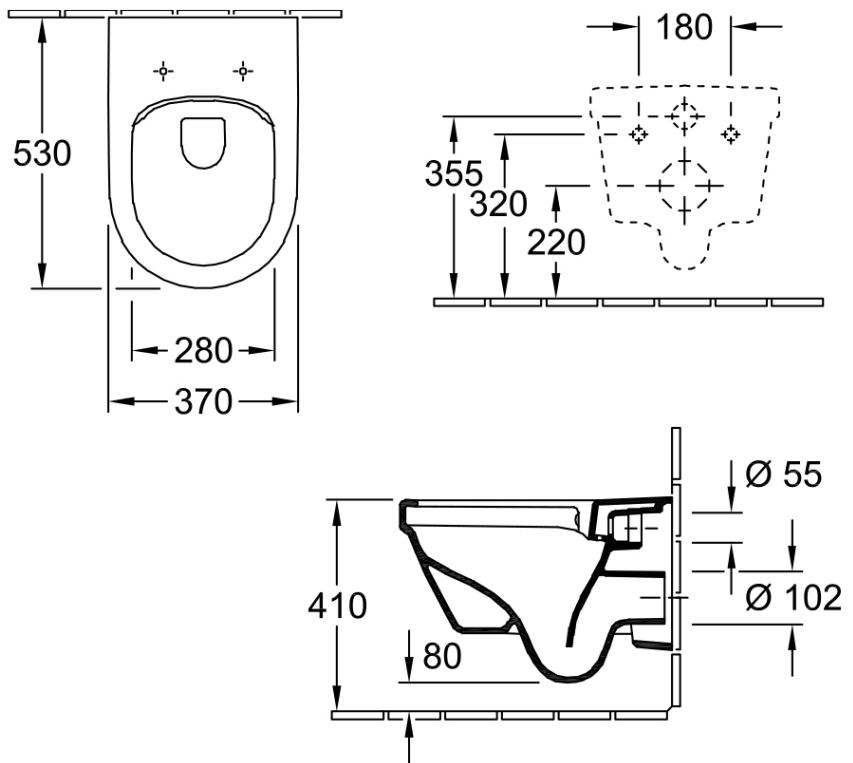

Additional Notes

- DirectFlush
- Fully Smooth Sided
- Soft Close Seat
- CeramicPlus Easy Clean Finish

*Please visit argentaust.com.au/warranty to view the full warranty

Note: All dimensions are in millimetres and are subject to normal manufacturing variations. Always use the physical product measurements for cut-outs and rough-ins as the technical details shown may differ from the actual product. Use acetic cured silicone sealant. Do not use epoxy type adhesives. Clean with damp cloth. Do not use abrasive cleaners, liquids or pastes.