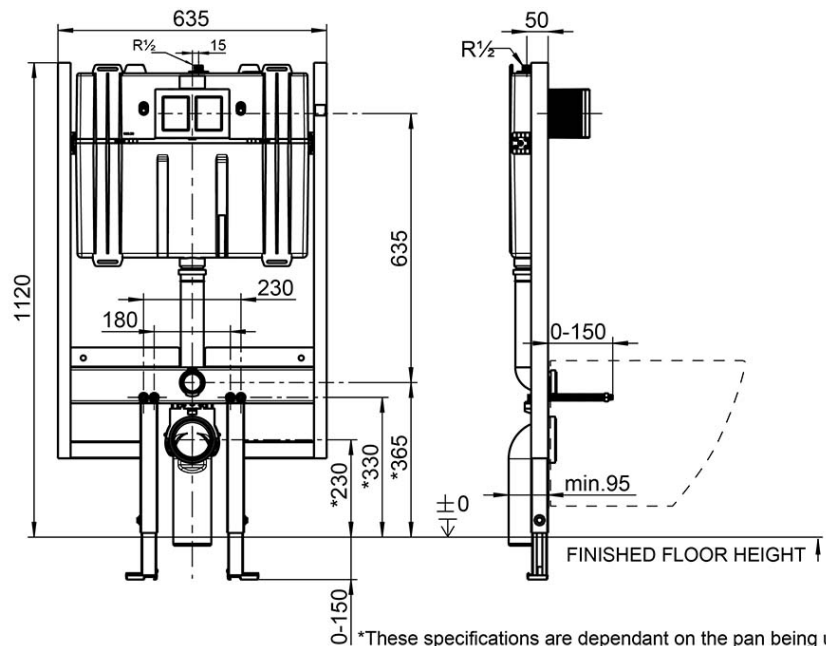

Architectura 3.0 DirectFlush Wall Hung Toilet

P Trap | Soft Close Seat | CeramicPlus

Product Image

Product Details

Code:	4694HRR1S4B
Brand:	Villeroy & Boch
Range:	Architectura
Warranty:	10 Years*
Product Width:	370 mm
Product Depth:	530 mm
WELS:	TBC

ViConnect 80 Cistern & Frame

Product Image **Product Details**

Code: 92233500
Brand: Villeroy & Boch
Range: ViConnect Cisterns
Warranty: 15 Years*
WELS: 4 Star 3.3 LPM, Reg #: L07676

Additional Features **Technical Specification**

Required Product
 Compatible Flush Plate, Matching Wall Hung Pan

Recommended Products
 E100, 150S, E200, E300 Flush Plate

Additional Notes

- Fits into 90mm wall stud cavity.

*Please visit argentaust.com.au/warranty to view the full warranty

Note: All dimensions are in millimetres and are subject to normal manufacturing variations. It is recommended to use the physical product measurements for cut-outs and rough-ins as the technical details shown may differ from the actual product. Use acetic cured silicone sealant. Do not use epoxy type adhesives. Clean with damp cloth. Do not use abrasive cleaners, liquids or pastes.