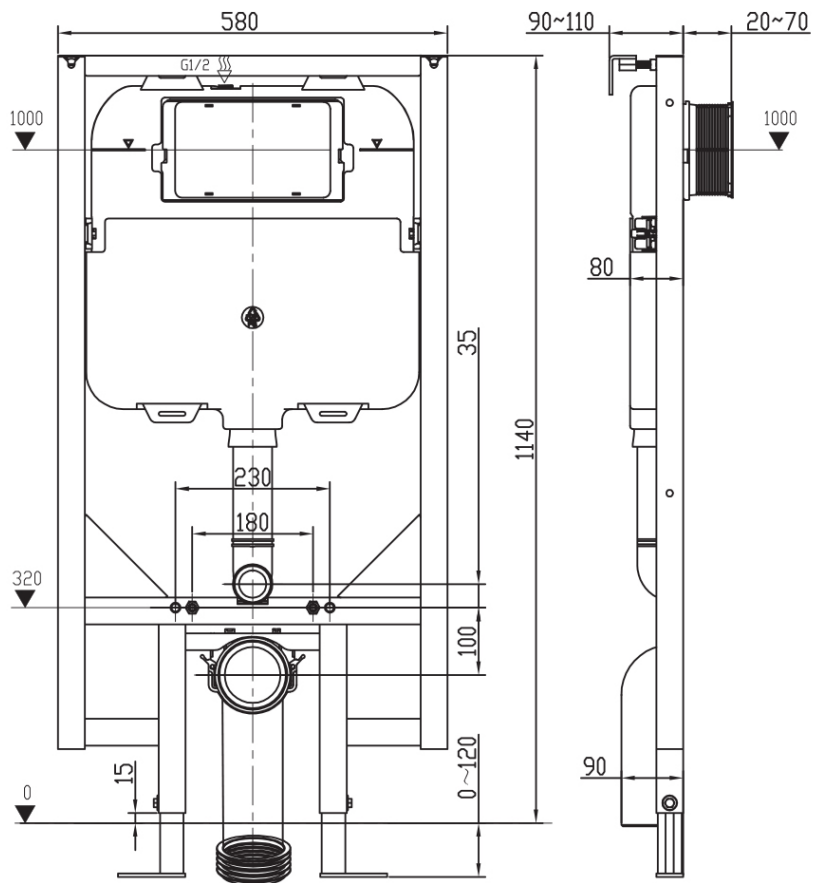

Technical Specification

*Please visit argentaust.com.au/warranty to view the full warranty

Note: All dimensions are in millimetres and are subject to normal manufacturing variations. It is recommended to use the physical product measurements for cut-outs and rough-ins as the technical details shown may differ from the actual product. Use acetic cured silicone sealant. Do not use epoxy type adhesives. Clean with damp cloth. Do not use abrasive cleaners, liquids or pastes.