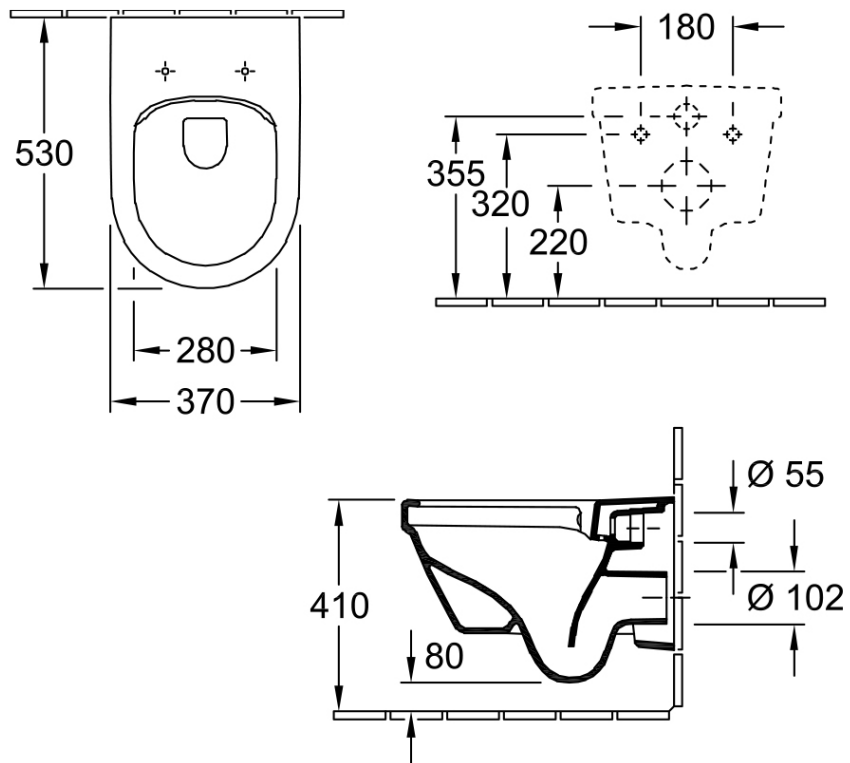

Architectura 3.0 DirectFlush Wall Hung Toilet

P Trap | Slim Seat | CeramicPlus

Product Image

Product Details

Code:	4694HRR1L4B
Brand:	Villeroy & Boch
Range:	Architectura
Warranty:	10 Years*
Product Width:	370 mm
Product Depth:	530 mm
WELS:	TBC

Additional Features

Technical Specification

Required Product

Matching In Wall Cistern with Frame

Recommended Products

ViConnect 92233500 or 92233600 Cistern with Frame with E100 E200 Or E300 ViConnect Flush Plate

Additional Notes

- DirectFlush
- Fully Smooth Sided
- Slim Soft Close Seat
- CeramicPlus Easy Clean Finish

*Please visit argentaust.com.au/warranty to view the full warranty

Note: All dimensions are in millimetres and are subject to normal manufacturing variations. Always use the physical product measurements for cut-outs and rough-ins as the technical details shown may differ from the actual product. Use acetic cured silicone sealant. Do not use epoxy type adhesives. Clean with damp cloth. Do not use abrasive cleaners, liquids or pastes.

Note: All dimensions are in millimetres and are subject to normal manufacturing variations. It is recommended to use the physical product measurements for cut-outs and rough-ins as the technical details shown may differ from the actual product. Use acetic cured silicone sealant. Do not use epoxy type adhesives. Clean with damp cloth. Do not use abrasive cleaners, liquids or pastes.