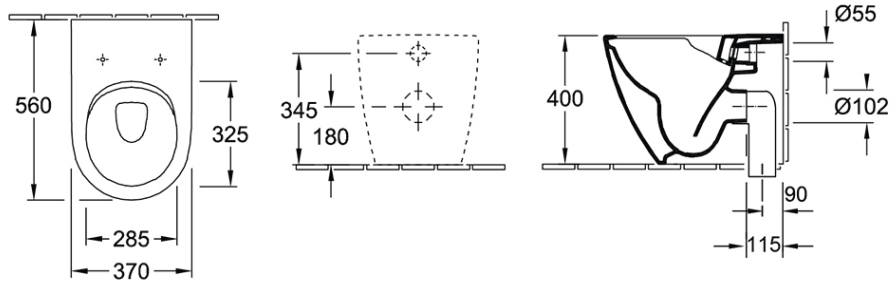

Technical Specification

Additional Notes

- DirectFlush Technology

*Please visit argentaust.com.au/warranty to view the full warranty

Note: All dimensions are in millimetres and are subject to normal manufacturing variations. Always use the physical product measurements for cut-outs and rough-ins as the technical details shown may differ from the actual product. Use acetic cured silicone sealant. Do not use epoxy type adhesives. Clean with damp cloth. Do not use abrasive cleaners, liquids or pastes.