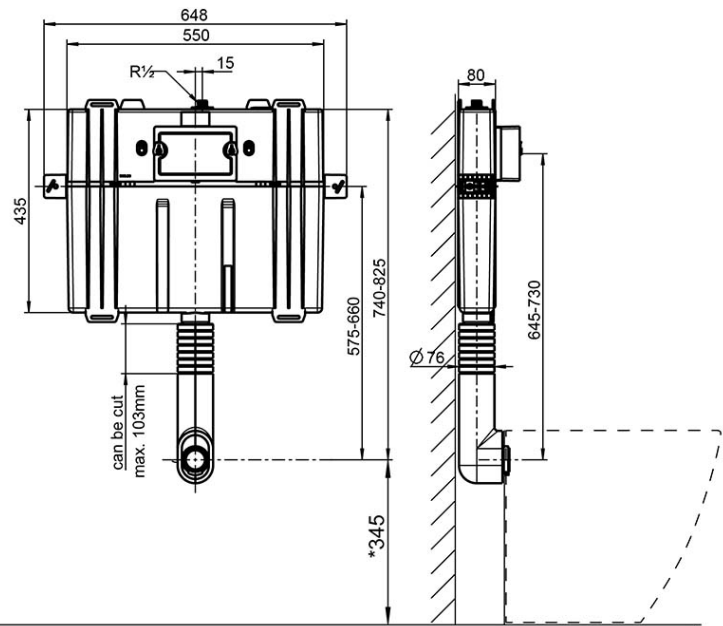

Subway 2.0 DirectFlush Wall Faced Toilet

S & P Trap

Product Image

Product Details

Code:	5602R101S4DB
Brand:	Villeroy & Boch
Range:	Subway 2.0
Warranty:	10 Years*
Product Width:	N/A
Product Depth:	N/A
WELS:	4 Star 3.4 LPM, Reg #: L05440

ViConnect 80 Cistern

Product Image **Product Details**

Code: 92233300
Brand: Villeroy & Boch
Range: ViConnect Cisterns
Warranty: 15 Years*
WELS: 4 Star 3.3 LPM, Reg #: L07676

Additional Features **Technical Specification**

Required Product
 Compatible Flush Plate, Matching Wall Faced Pan

Recommended Products
 E100, 150S, E200, E300 Flush Plate

Additional Notes

- Qwik Clic Cable Technology

Installation Instructions

* Fits into 90mm wall stud cavity.

*This specification is dependant on the pan being used FINISHED FLOOR HEIGHT ↑

*Please visit argentaust.com.au/warranty to view the full warranty

Note: All dimensions are in millimetres and are subject to normal manufacturing variations. It is recommended to use the physical product measurements for cut-outs and rough-ins as the technical details shown may differ from the actual product. Use acetic cured silicone sealant. Do not use epoxy type adhesives. Clean with damp cloth. Do not use abrasive cleaners, liquids or pastes.