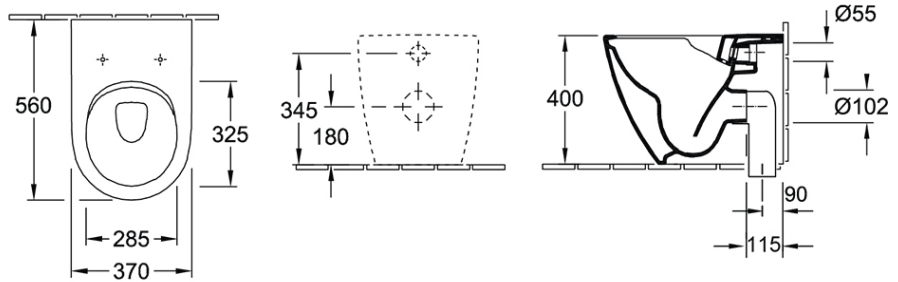

Subway 2.0 DirectFlush Wall Faced Toilet

S & P Trap

Product Image

Product Details

Code:	5602R101S4DB
Brand:	Villeroy & Boch
Range:	Subway 2.0
Warranty:	10 Years*
Product Width:	N/A
Product Depth:	N/A
WELS:	4 Star 3.4 LPM, Reg #: L05440

Additional Features

Technical Specification

Required Product

Matching InWall Cistern

Recommended Products

92233300 ViConnect Cistern

Additional Notes

- DirectFlush Technology

*Please visit argentaust.com.au/warranty to view the full warranty

Note: All dimensions are in millimetres and are subject to normal manufacturing variations. It is recommended to use the physical product measurements for cut-outs and rough-ins as the technical details shown may differ from the actual product. Use acetic cured silicone sealant. Do not use epoxy type adhesives. Clean with damp cloth. Do not use abrasive cleaners, liquids or pastes.

Required Product
 Compatible Flush Plate, Matching Wall Faced Pan

Recommended Products
 E100, 150S, E200, E300 Flush Plate

Additional Notes

- Qwik Clic Cable Technology

Installation Instructions

* Fits into 90mm wall stud cavity.