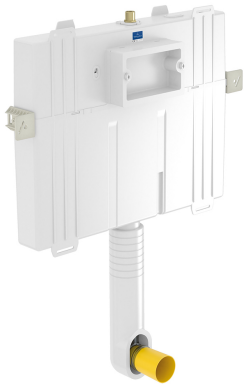

Subway 2.0 DirectFlush Wall Faced Toilet

S & P Trap

Product Image

Product Details

Code:	5602R101S4DB
Brand:	Villeroy & Boch
Range:	Subway 2.0
Warranty:	10 Years*
Product Width:	N/A
Product Depth:	N/A
WELS:	4 Star 3.4 LPM, Reg #: L05440

Additional Features

Technical Specification

Required Product

Matching InWall Cistern

Recommended Products

92233300 ViConnect Cistern

Additional Notes

- DirectFlush Technology

ViConnect 80 Cistern

Product Image **Product Details**

Code: 92233300
Brand: Villeroy & Boch
Range: ViConnect Cisterns
Warranty: 15 Years*
WELS: 4 Star 3.3 LPM, Reg #: L07676

Additional Features **Technical Specification**

Required Product
 Compatible Flush Plate, Matching Wall Faced Pan

Recommended Products
 E100, 150S, E200, E300 Flush Plate

Additional Notes

- Qwik Clic Cable Technology

Installation Instructions

* Fits into 90mm wall stud cavity.