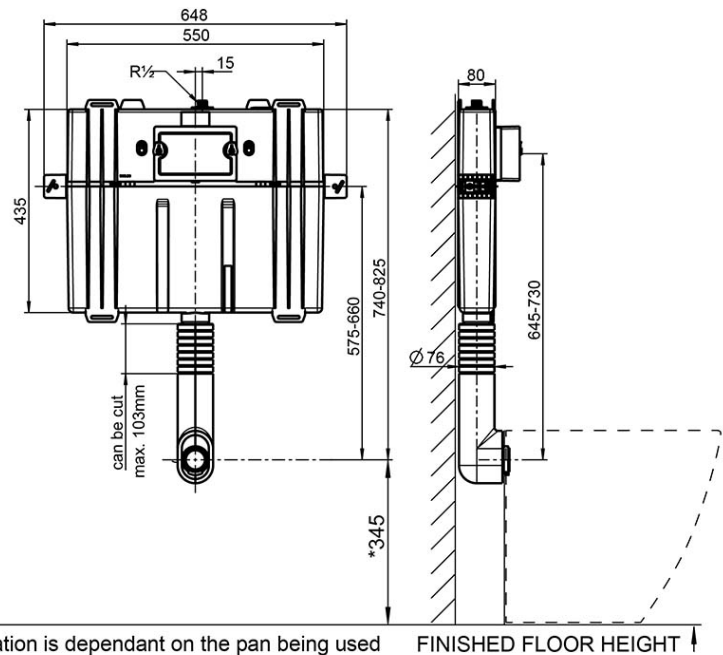

Required Product
 Compatible Flush Plate, Matching Wall Faced Pan

Recommended Products
 E100, 150S, E200, E300 Flush Plate

Additional Notes

- Qwik Clic Cable Technology

Installation Instructions

* Fits into 90mm wall stud cavity.

*This specification is dependant on the pan being used

*Please visit argentaust.com.au/warranty to view the full warranty

Note: All dimensions are in millimetres and are subject to normal manufacturing variations. It is recommended to use the physical product measurements for cut-outs and rough-ins as the technical details shown may differ from the actual product. Use acetic cured silicone sealant. Do not use epoxy type adhesives. Clean with damp cloth. Do not use abrasive cleaners, liquids or pastes.