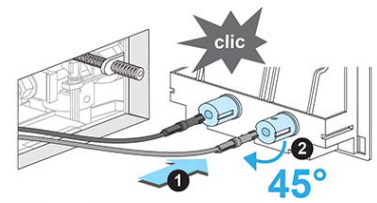

*Please visit argentaust.com.au/warranty to view the full warranty

Note: All dimensions are in millimetres and are subject to normal manufacturing variations. It is recommended to use the physical product measurements for cut-outs and rough-ins as the technical details shown may differ from the actual product. Use acetic cured silicone sealant. Do not use epoxy type adhesives. Clean with damp cloth. Do not use abrasive cleaners, liquids or pastes.