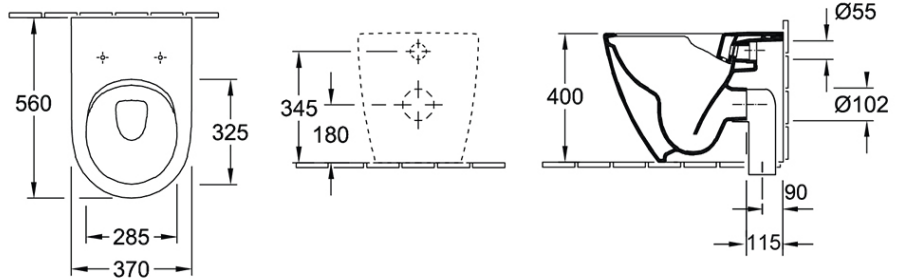

Subway 2.0 DirectFlush Wall Faced Toilet

S & P Trap | Slim Seat

Product Image

Product Details

Code:	5602R101L4DB
Brand:	Villeroy & Boch
Range:	Subway 2.0
Warranty:	10 Years*
Product Width:	N/A
Product Depth:	N/A
WELS:	4 Star 3.4 LPM, Reg #: L05440

Additional Features

Technical Specification

Required Product

Matching InWall Cistern

Recommended Products

92233300 ViConnect Cistern

Additional Notes

- DirectFlush
- Rimless technology

*Please visit argentaust.com.au/warranty to view the full warranty

Note: All dimensions are in millimetres and are subject to normal manufacturing variations. Always use the physical product measurements for cut-outs and rough-ins as the technical details shown may differ from the actual product. Use acetic cured silicone sealant. Do not use epoxy type adhesives. Clean with damp cloth. Do not use abrasive cleaners, liquids or pastes.

Required Product
 Compatible Flush Plate, Matching Wall Faced Pan

Recommended Products
 E100, 150S, E200, E300 Flush Plate

Additional Notes

- Qwik Clic Cable Technology

Installation Instructions

* Fits into 90mm wall stud cavity.