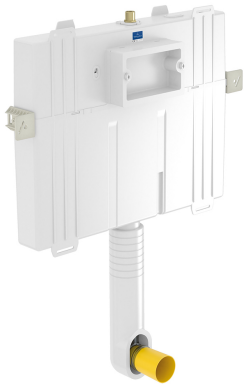

Subway 2.0 DirectFlush Wall Faced Toilet

S & P Trap | Slim Seat

Product Image

Product Details

Code:	5602R101L4DB
Brand:	Villeroy & Boch
Range:	Subway 2.0
Warranty:	10 Years*
Product Width:	N/A
Product Depth:	N/A
WELS:	4 Star 3.4 LPM, Reg #: L05440

Additional Features

Technical Specification

Required Product

Matching InWall Cistern

Recommended Products

92233300 ViConnect Cistern

Additional Notes

- DirectFlush
- Rimless technology

ViConnect 80 Cistern

Product Image **Product Details**

Code: 92233300
Brand: Villeroy & Boch
Range: ViConnect Cisterns
Warranty: 15 Years*
WELS: 4 Star 3.3 LPM, Reg #: L07676

Additional Features **Technical Specification**

Required Product
 Compatible Flush Plate, Matching Wall Faced Pan

Recommended Products
 E100, 150S, E200, E300 Flush Plate

Additional Notes

- Qwik Clic Cable Technology

Installation Instructions

* Fits into 90mm wall stud cavity.