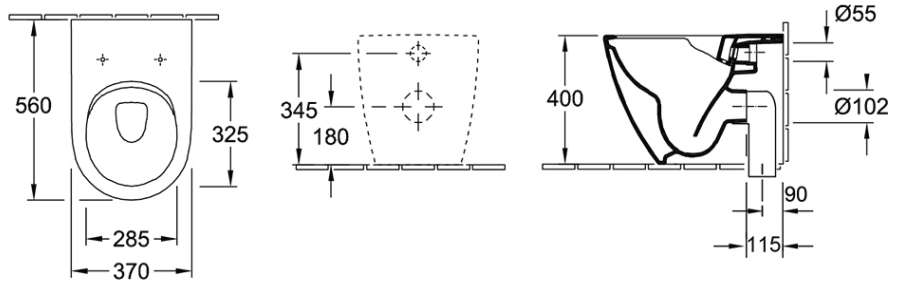

Technical Specification

Additional Notes

- DirectFlush Technology

*Please visit argentaust.com.au/warranty to view the full warranty

Note: All dimensions are in millimetres and are subject to normal manufacturing variations. It is recommended to use the physical product measurements for cut-outs and rough-ins as the technical details shown may differ from the actual product. Use acetic cured silicone sealant. Do not use epoxy type adhesives. Clean with damp cloth. Do not use abrasive cleaners, liquids or pastes.