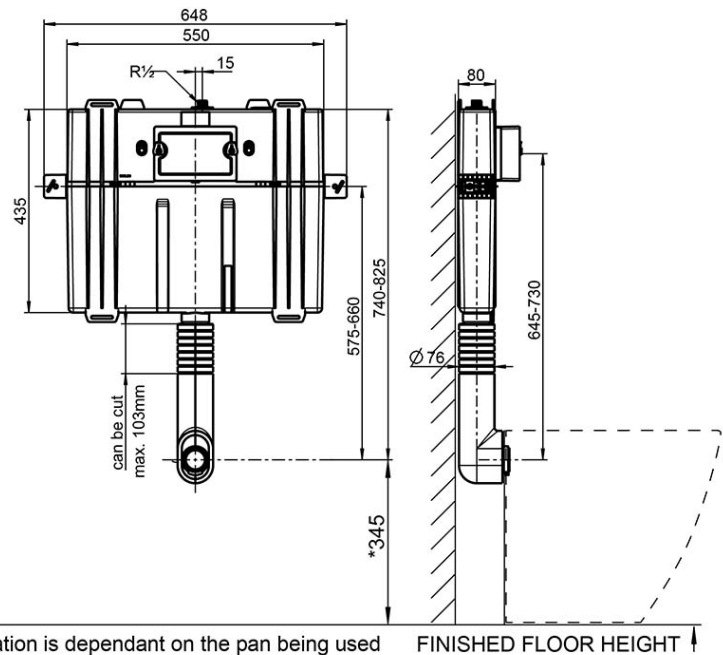

Note: All dimensions are in millimetres and are subject to normal manufacturing variations. It is recommended to use the physical product measurements for cut-outs and rough-ins as the technical details shown may differ from the actual product. Use acetic cured silicone sealant. Do not use epoxy type adhesives. Clean with damp cloth. Do not use abrasive cleaners, liquids or pastes.

ViConnect 80 Cistern

Product Image

Product Details

Code: 92233300
Brand: Villeroy & Boch
Range: ViConnect Cisterns
Warranty: 15 Years*
WELS: 4 Star 3.3 LPM, Reg #: L07676

Additional Features

Required Product
 Compatible Flush Plate, Matching Wall Faced Pan

Recommended Products
 E100, 150S, E200, E300 Flush Plate

Additional Notes
 • Qwik Clic Cable Technology

Installation Instructions
 * Fits into 90mm wall stud cavity.

Technical Specification

*This specification is dependant on the pan being used

*Please visit argentaust.com.au/warranty to view the full warranty

Note: All dimensions are in millimetres and are subject to normal manufacturing variations. It is recommended to use the physical product measurements for cut-outs and rough-ins as the technical details shown may differ from the actual product. Use acetic cured silicone sealant. Do not use epoxy type adhesives. Clean with damp cloth. Do not use abrasive cleaners, liquids or pastes.