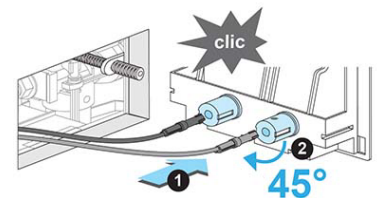

Recommended Products
 E100, 150S, E200, E300 Flush Plate

Additional Notes
 • Qwik Clic Cable Technology

Installation Instructions
 * Fits into 90mm wall stud cavity.

Technical Specification

*This specification is dependant on the pan being used