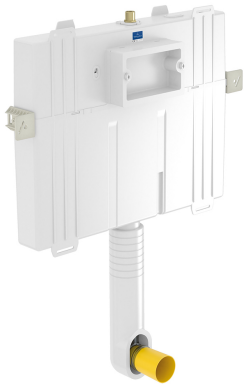

Subway 2.0 DirectFlush Wall Faced Toilet

S & P Trap | Ceramicplus

Product Image

Product Details

Code:	5602R1R1S4DB
Brand:	Villeroy & Boch
Range:	Subway 2.0
Warranty:	10 Years*
Product Width:	N/A
Product Depth:	N/A
WELS:	4 Star 3.4 LPM, Reg #: L05440

Additional Features

Required Product
Matching InWall Cistern

Recommended Products
92233300 ViConnect Cistern

Technical Specification

Additional Notes

- DirectFlush Technology

*Please visit argentaust.com.au/warranty to view the full warranty

ViConnect 80 Cistern

Product Image

Product Details

Code: 92233300
Brand: Villeroy & Boch
Range: ViConnect Cisterns
Warranty: 15 Years*
WELS: 4 Star 3.3 LPM, Reg #: L07676

Additional Features

Required Product
 Compatible Flush Plate, Matching Wall Faced Pan

Recommended Products
 E100, 150S, E200, E300 Flush Plate

Additional Notes
 • Qwik Clic Cable Technology

Installation Instructions
 * Fits into 90mm wall stud cavity.

Technical Specification

*This specification is dependant on the pan being used