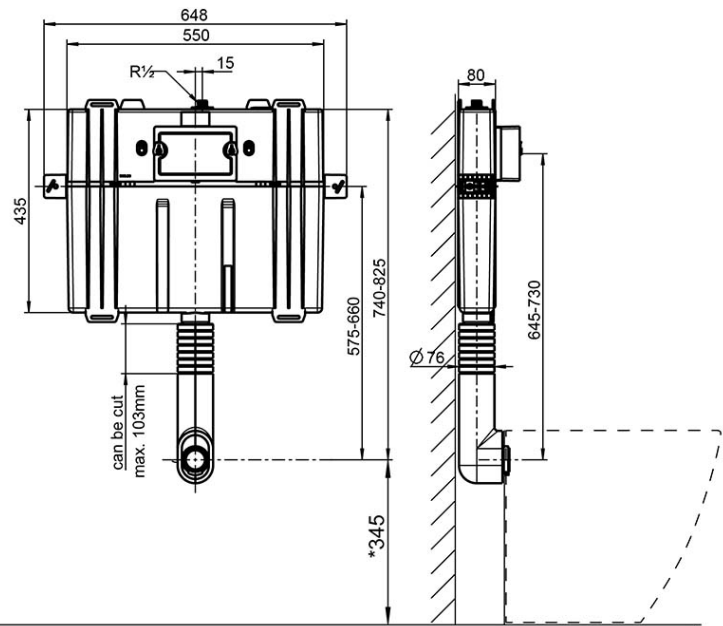

Note: All dimensions are in millimetres and are subject to normal manufacturing variations. Always use the physical product measurements for cut-outs and rough-ins as the technical details shown may differ from the actual product. Use acetic cured silicone sealant. Do not use epoxy type adhesives. Clean with damp cloth. Do not use abrasive cleaners, liquids or pastes.

ViConnect 80 Cistern

Product Image **Product Details**

Code: 92233300
Brand: Villeroy & Boch
Range: ViConnect Cisterns
Warranty: 15 Years*
WELS: 4 Star 3.3 LPM, Reg #: L07676

Additional Features **Technical Specification**

Required Product
 Compatible Flush Plate, Matching Wall Faced Pan

Recommended Products
 E100, 150S, E200, E300 Flush Plate

Additional Notes

- Qwik Clic Cable Technology

Installation Instructions

* Fits into 90mm wall stud cavity.

*This specification is dependant on the pan being used

*Please visit argentaust.com.au/warranty to view the full warranty

Note: All dimensions are in millimetres and are subject to normal manufacturing variations. It is recommended to use the physical product measurements for cut-outs and rough-ins as the technical details shown may differ from the actual product. Use acetic cured silicone sealant. Do not use epoxy type adhesives. Clean with damp cloth. Do not use abrasive cleaners, liquids or pastes.