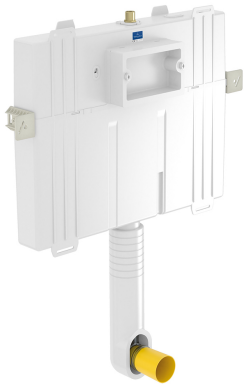

ViConnect 80 Cistern

Product Image **Product Details**