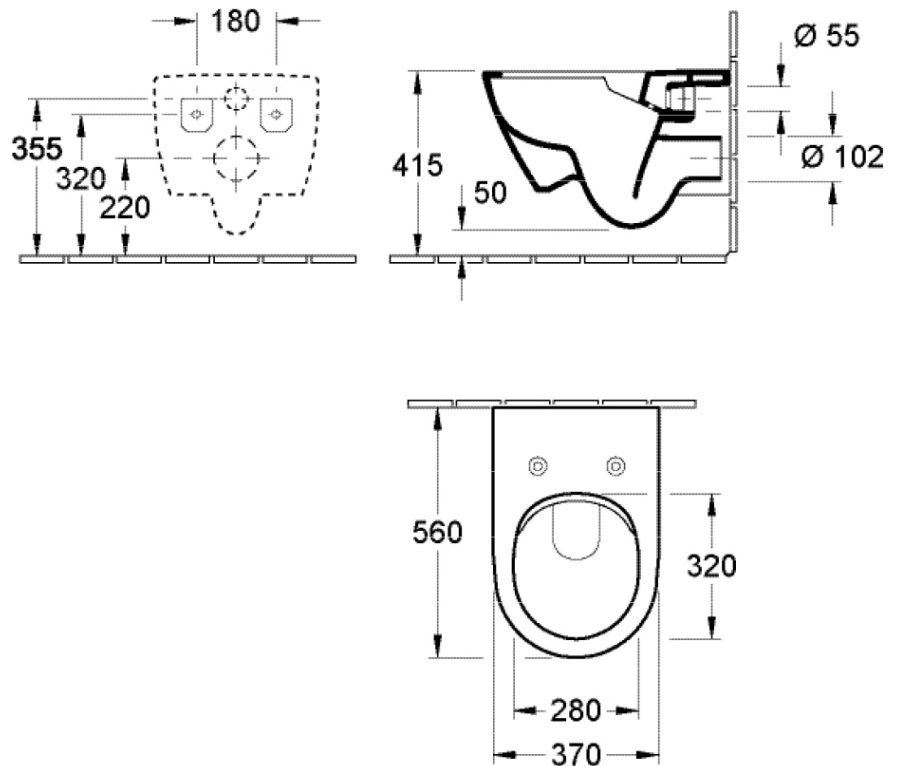

Subway 2.0 DirectFlush Wall Hung Toilet

Product Image

Product Details

Code:	5614R001S4B
Brand:	Villeroy & Boch
Range:	Subway 2.0
Warranty:	10 Years*
Product Width:	N/A
Product Depth:	N/A
WELS:	4 Star 3.5 LPM, Reg #: L05399

Technical Specification

Note: All dimensions are in millimetres and are subject to normal manufacturing variations. Always use the physical product measurements for cut-outs and rough-ins as the technical details shown may differ from the actual product. Use acetic cured silicone sealant. Do not use epoxy type adhesives. Clean with damp cloth. Do not use abrasive cleaners, liquids or pastes.

Note: All dimensions are in millimetres and are subject to normal manufacturing variations. It is recommended to use the physical product measurements for cut-outs and rough-ins as the technical details shown may differ from the actual product. Use acetic cured silicone sealant. Do not use epoxy type adhesives. Clean with damp cloth. Do not use abrasive cleaners, liquids or pastes.