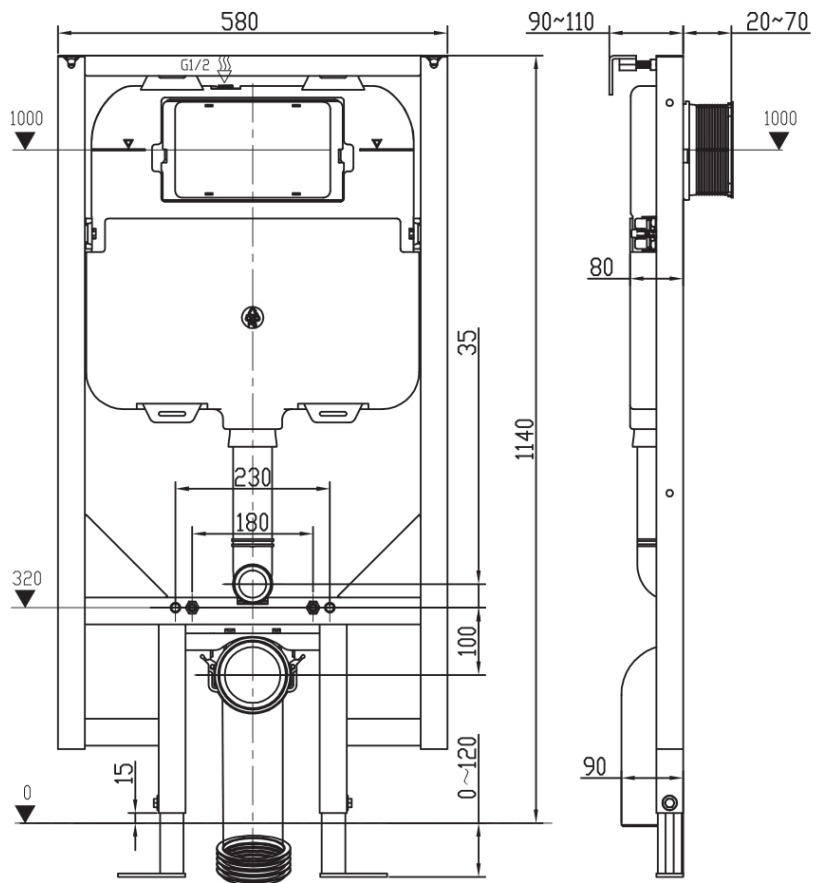

Technical Specification

*Please visit argentaust.com.au/warranty to view the full warranty

Note: All dimensions are in millimetres and are subject to normal manufacturing variations. It is recommended to use the physical product measurements for cut-outs and rough-ins as the technical details shown may differ from the actual product. Use acetic cured silicone sealant. Do not use epoxy type adhesives. Clean with damp cloth. Do not use abrasive cleaners, liquids or pastes.