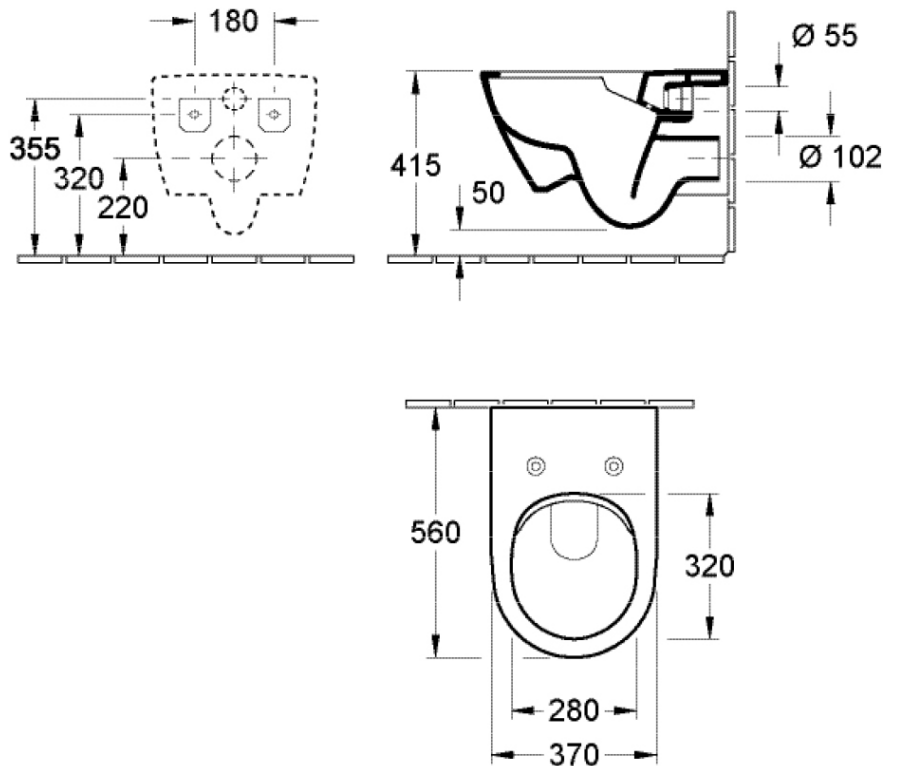

# Subway 2.0 DirectFlush Wall Hung Toilet

**Product Image**

**Product Details**

**Code:** 5614R001S4B  
**Brand:** Villeroy & Boch  
**Range:** Subway 2.0  
**Warranty:** 10 Years\*  
**Product Width:** N/A  
**Product Depth:** N/A  
**WELS:** 4 Star 3.5 LPM, Reg #: L05399

**Additional Features**

**Technical Specification**

**Required Product**  
Matching InWall Cistern

**Recommended Products**  
92233500 ViConnect Cistern With Frame

- Additional Notes**
- Direct Flush Technology
  - SupraFix Concealed Fixing

\*Please visit [argentaust.com.au/warranty](http://argentaust.com.au/warranty) to view the full warranty

*Note: All dimensions are in millimetres and are subject to normal manufacturing variations. Always use the physical product measurements for cut-outs and rough-ins as the technical details shown may differ from the actual product. Use acetic cured silicone sealant. Do not use epoxy type adhesives. Clean with damp cloth. Do not use abrasive cleaners, liquids or pastes.*

- Fits into 90mm wall stud cavity.

\*Please visit [argentaust.com.au/warranty](http://argentaust.com.au/warranty) to view the full warranty

*Note: All dimensions are in millimetres and are subject to normal manufacturing variations. It is recommended to use the physical product measurements for cut-outs and rough-ins as the technical details shown may differ from the actual product. Use acetic cured silicone sealant. Do not use epoxy type adhesives. Clean with damp cloth. Do not use abrasive cleaners, liquids or pastes.*