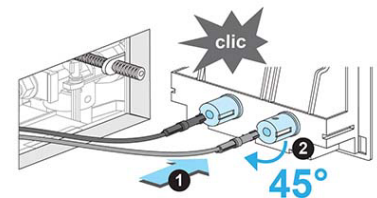

**Additional Features** **Technical Specification**

**Required Product**  
 Compatible Flush Plate, Matching Wall Hung Pan

**Recommended Products**  
 E100, 150S, E200, E300 Flush Plate

**Additional Notes**

- Fits into 90mm wall stud cavity.

\*Please visit [argentaust.com.au/warranty](http://argentaust.com.au/warranty) to view the full warranty

*Note: All dimensions are in millimetres and are subject to normal manufacturing variations. It is recommended to use the physical product measurements for cut-outs and rough-ins as the technical details shown may differ from the actual product. Use acetic cured silicone sealant. Do not use epoxy type adhesives. Clean with damp cloth. Do not use abrasive cleaners, liquids or pastes.*