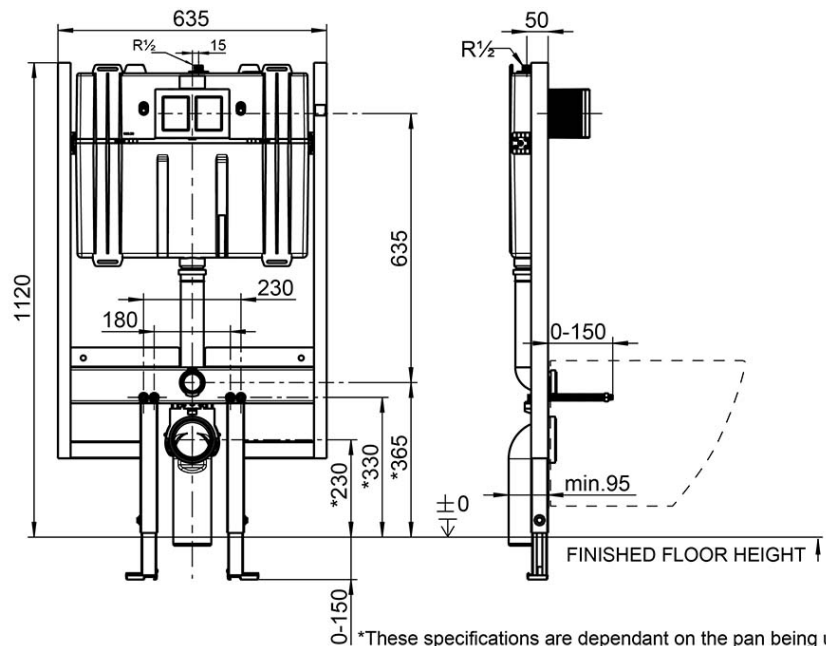

**Additional Features** **Technical Specification**

**Required Product**  
 Compatible Flush Plate, Matching Wall Hung Pan

**Recommended Products**  
 E100, 150S, E200, E300 Flush Plate

**Additional Notes**

- Fits into 90mm wall stud cavity.

\*Please visit [argentaust.com.au/warranty](http://argentaust.com.au/warranty) to view the full warranty

*Note: All dimensions are in millimetres and are subject to normal manufacturing variations. It is recommended to use the physical product measurements for cut-outs and rough-ins as the technical details shown may differ from the actual product. Use acetic cured silicone sealant. Do not use epoxy type adhesives. Clean with damp cloth. Do not use abrasive cleaners, liquids or pastes.*