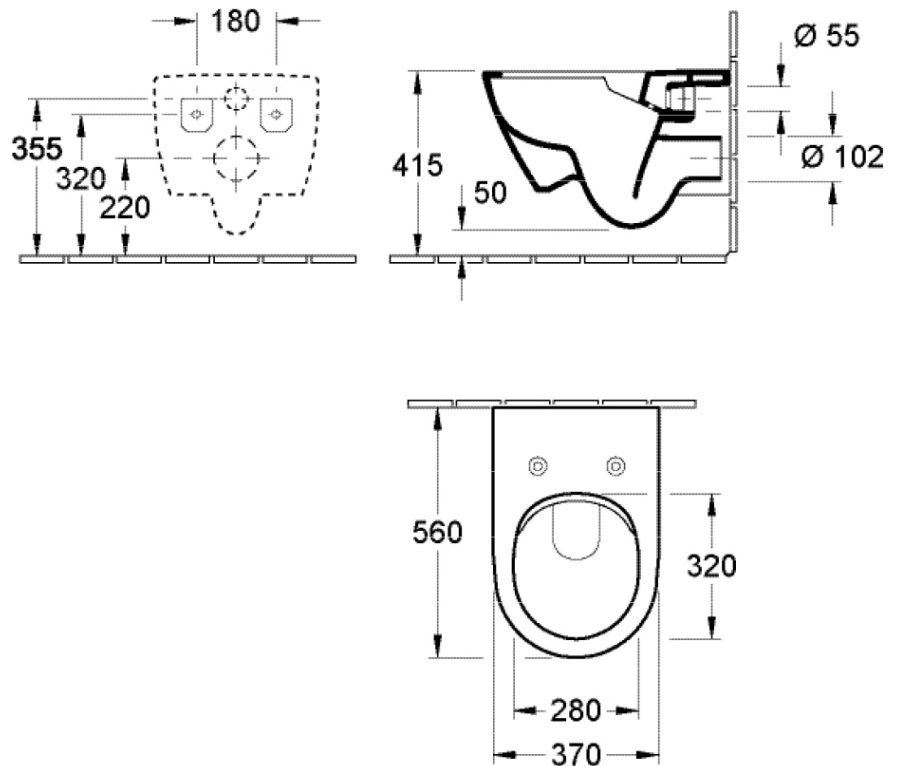

Subway 2.0 DirectFlush Wall Hung Toilet

Slim Seat

Product Image

Product Details

Code:	5614R001L4B
Brand:	Villeroy & Boch
Range:	Subway 2.0
Warranty:	10 Years*
Product Width:	N/A
Product Depth:	N/A
WELS:	4 Star 3.5 LPM, Reg #: L05399 (V)

Additional Features

Required Product
Matching InWall Cistern

Recommended Products
92233500 ViConnect Cistern With Frame

Additional Notes

- Direct Flush Technology
- SupraFix Concealed Fixing

Technical Specification

*Please visit argentaust.com.au/warranty to view the full warranty

Note: All dimensions are in millimetres and are subject to normal manufacturing variations. Always use the physical product measurements for cut-outs and rough-ins as the technical details shown may differ from the actual product. Use acetic cured silicone sealant. Do not use epoxy type adhesives. Clean with damp cloth. Do not use abrasive cleaners, liquids or pastes.

Note: All dimensions are in millimetres and are subject to normal manufacturing variations. It is recommended to use the physical product measurements for cut-outs and rough-ins as the technical details shown may differ from the actual product. Use acetic cured silicone sealant. Do not use epoxy type adhesives. Clean with damp cloth. Do not use abrasive cleaners, liquids or pastes.