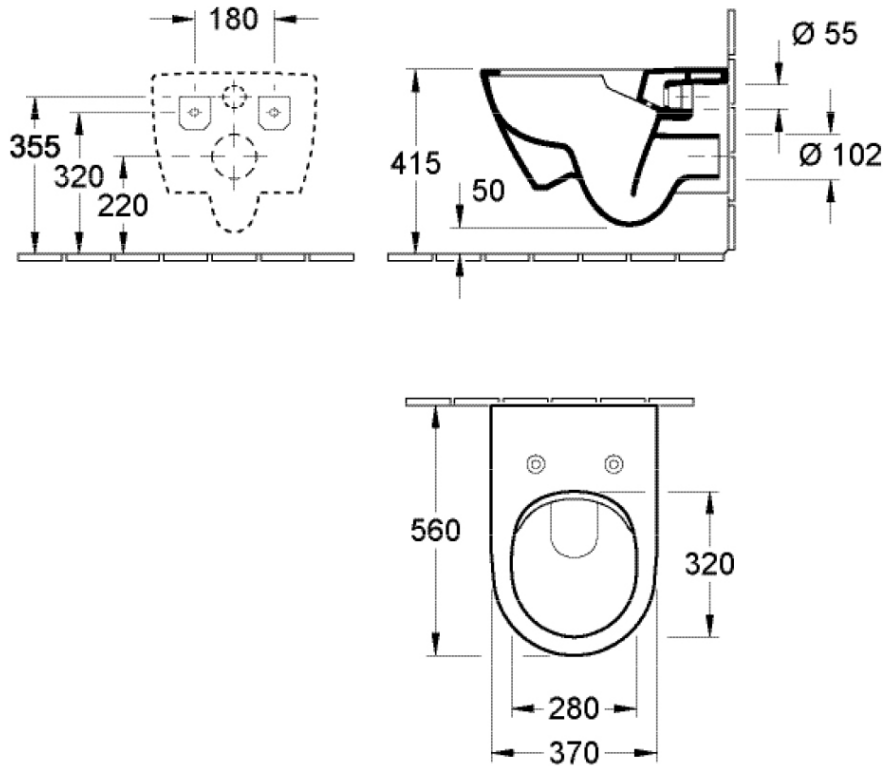

Subway 2.0 DirectFlush Wall Hung Toilet

CeramicPlus

Product Image **Product Details**

Code: 5614R0R1S4B
Brand: Villeroy & Boch
Range: Subway 2.0
Warranty: 10 Years*
Product Width: N/A
Product Depth: N/A
WELS: 4 Star 3.5 LPM, Reg #: L05398

Additional Features **Technical Specification**

Required Product
 Matching InWall Cistern

Recommended Products
 92233500 ViConnect Cistern With Frame

Additional Notes

- Direct Flush Technology
- SupraFix Concealed Fixing

Required Product
 Compatible Flush Plate, Matching Wall Hung Pan

Recommended Products
 E100, 150S, E200, E300 Flush Plate

Additional Notes

- Fits into 90mm wall stud cavity.

*Please visit argentaust.com.au/warranty to view the full warranty

Note: All dimensions are in millimetres and are subject to normal manufacturing variations. It is recommended to use the physical product measurements for cut-outs and rough-ins as the technical details shown may differ from the actual product. Use acetic cured silicone sealant. Do not use epoxy type adhesives. Clean with damp cloth. Do not use abrasive cleaners, liquids or pastes.