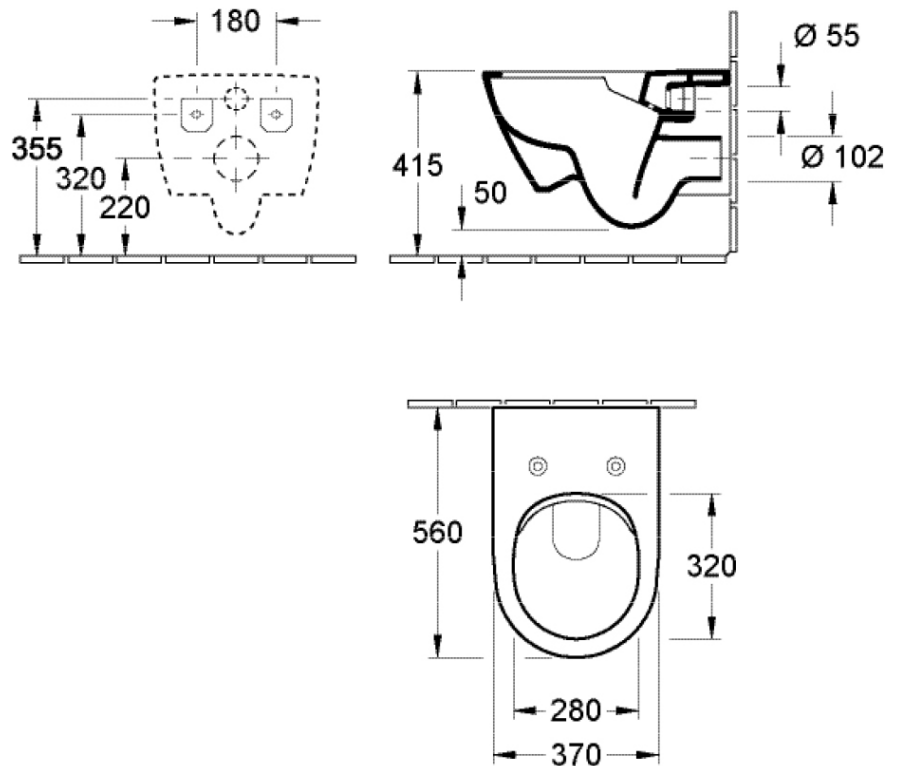

Subway 2.0 DirectFlush Wall Hung Toilet

Slim Seat | CeramicPlus

Product Image

Product Details

Code:	5614R0R1L4B
Brand:	Villeroy & Boch
Range:	Subway 2.0
Warranty:	10 Years*
Product Width:	N/A
Product Depth:	N/A
WELS:	4 Star 3.5 LPM, Reg #: L05398 (V)

Additional Features

Required Product
Matching InWall Cistern

Recommended Products
92233500 ViConnect Cistern With Frame

Additional Notes

- Direct Flush Technology
- SupraFix Concealed Fixing

Technical Specification

*Please visit argentaust.com.au/warranty to view the full warranty

Note: All dimensions are in millimetres and are subject to normal manufacturing variations. Always use the physical product measurements for cut-outs and rough-ins as the technical details shown may differ from the actual product. Use acetic cured silicone sealant. Do not use epoxy type adhesives. Clean with damp cloth. Do not use abrasive cleaners, liquids or pastes.

Note: All dimensions are in millimetres and are subject to normal manufacturing variations. It is recommended to use the physical product measurements for cut-outs and rough-ins as the technical details shown may differ from the actual product. Use acetic cured silicone sealant. Do not use epoxy type adhesives. Clean with damp cloth. Do not use abrasive cleaners, liquids or pastes.