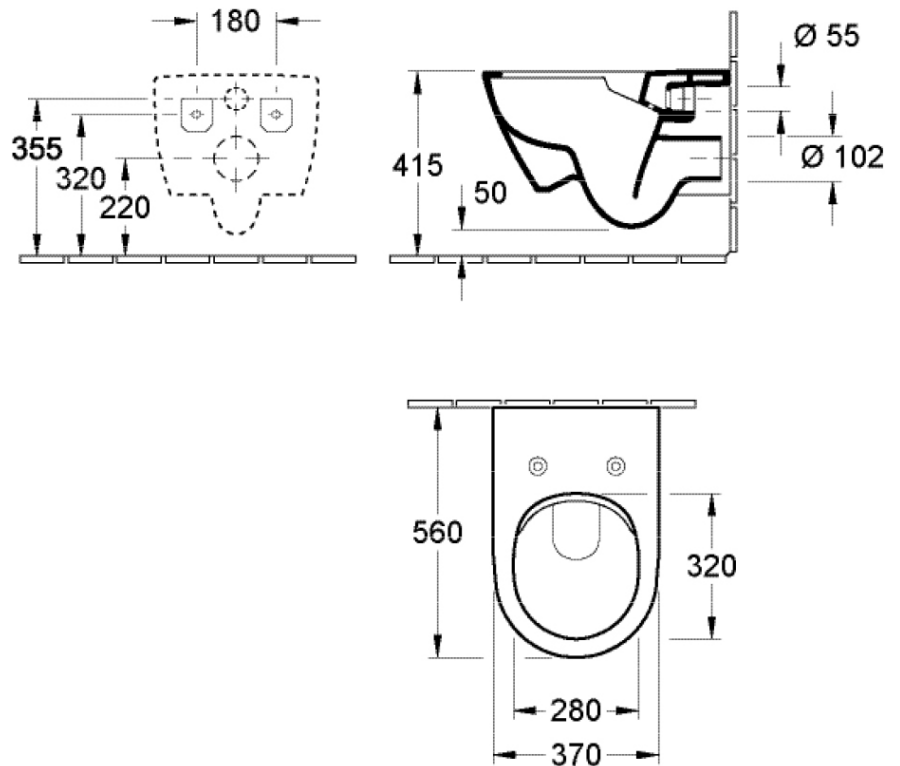

Subway 2.0 DirectFlush Wall Hung Toilet

Slim Seat | CeramicPlus

Product Image

Product Details

Code:	5614R0R1L4B
Brand:	Villeroy & Boch
Range:	Subway 2.0
Warranty:	10 Years*
Product Width:	N/A
Product Depth:	N/A
WELS:	4 Star 3.5 LPM, Reg #: L05398 (V)

Additional Features

Technical Specification

Required Product

Matching InWall Cistern

Recommended Products

92233500 ViConnect Cistern With Frame

Additional Notes

- Direct Flush Technology
- SupraFix Concealed Fixing

*Please visit argentaust.com.au/warranty to view the full warranty

Note: All dimensions are in millimetres and are subject to normal manufacturing variations. Always use the physical product measurements for cut-outs and rough-ins as the technical details shown may differ from the actual product. Use acetic cured silicone sealant. Do not use epoxy type adhesives. Clean with damp cloth. Do not use abrasive cleaners, liquids or pastes.

Note: All dimensions are in millimetres and are subject to normal manufacturing variations. It is recommended to use the physical product measurements for cut-outs and rough-ins as the technical details shown may differ from the actual product. Use acetic cured silicone sealant. Do not use epoxy type adhesives. Clean with damp cloth. Do not use abrasive cleaners, liquids or pastes.