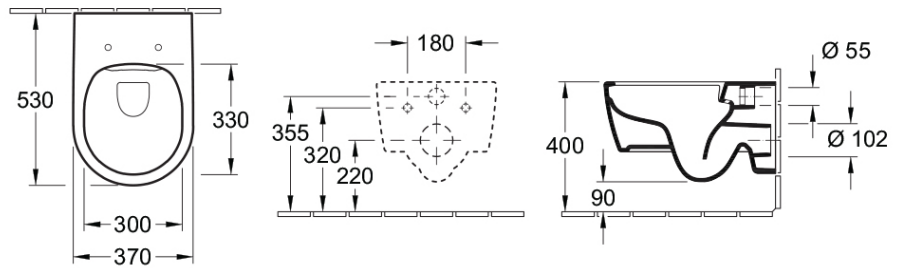

Additional Features **Technical Specification**

Required Product
Matching InWall Cistern

Recommended Products
92233500 ViConnect Cistern With Frame

Additional Notes

- DirectFlush Technology