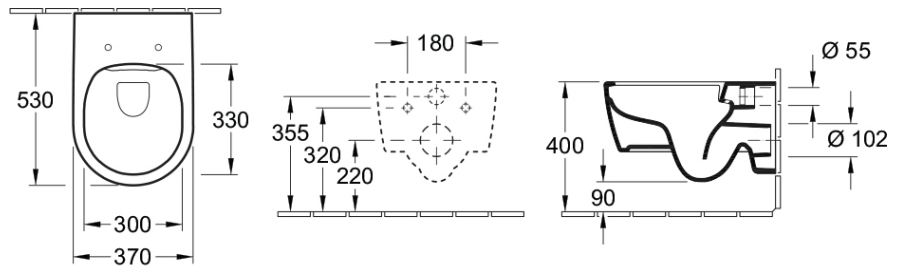

*Please visit argentaust.com.au/warranty to view the full warranty

Note: All dimensions are in millimetres and are subject to normal manufacturing variations. It is recommended to use the physical product measurements for cut-outs and rough-ins as the technical details shown may differ from the actual product. Use acetic cured silicone sealant. Do not use epoxy type adhesives. Clean with damp cloth. Do not use abrasive cleaners, liquids or pastes.

Note: All dimensions are in millimetres and are subject to normal manufacturing variations. It is recommended to use the physical product measurements for cut-outs and rough-ins as the technical details shown may differ from the actual product. Use acetic cured silicone sealant. Do not use epoxy type adhesives. Clean with damp cloth. Do not use abrasive cleaners, liquids or pastes.