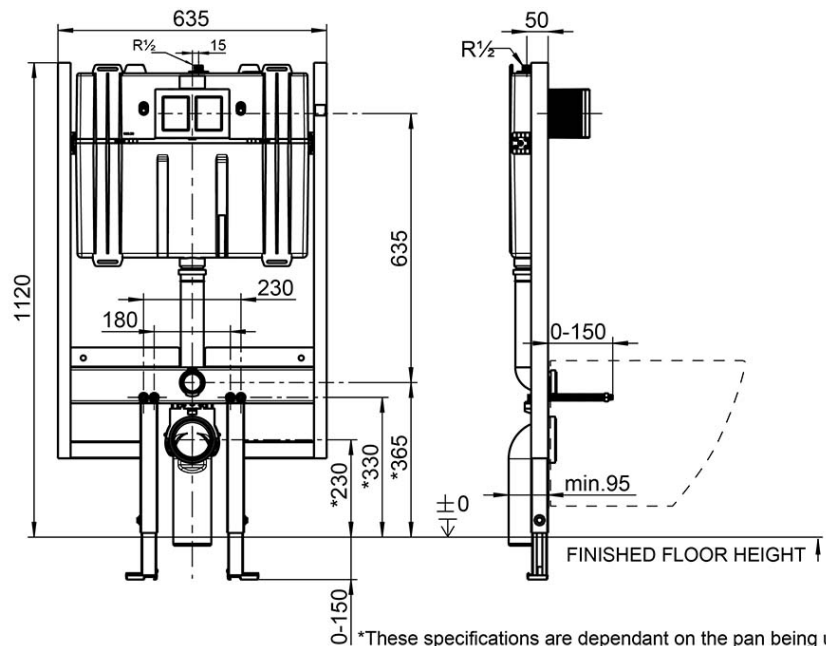

ViConnect 80 Cistern & Frame

Product Image **Product Details**

Code: 92233500
Brand: Villeroy & Boch
Range: ViConnect Cisterns
Warranty: 15 Years*
WELS: 4 Star 3.3 LPM, Reg #: L07676

Additional Features **Technical Specification**

Required Product
 Compatible Flush Plate, Matching Wall Hung Pan

Recommended Products
 E100, 150S, E200, E300 Flush Plate

Additional Notes

- Fits into 90mm wall stud cavity.

*Please visit argentaust.com.au/warranty to view the full warranty

Note: All dimensions are in millimetres and are subject to normal manufacturing variations. It is recommended to use the physical product measurements for cut-outs and rough-ins as the technical details shown may differ from the actual product. Use acetic cured silicone sealant. Do not use epoxy type adhesives. Clean with damp cloth. Do not use abrasive cleaners, liquids or pastes.