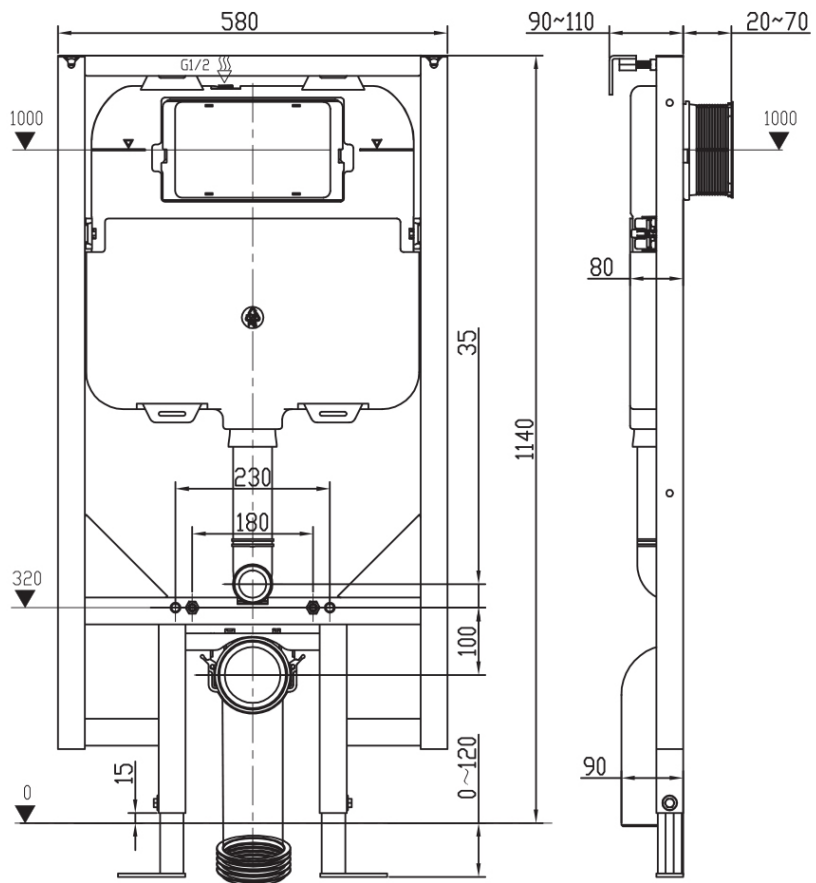

## Technical Specification

\*Please visit [argentaust.com.au/warranty](http://argentaust.com.au/warranty) to view the full warranty

Note: All dimensions are in millimetres and are subject to normal manufacturing variations. It is recommended to use the physical product measurements for cut-outs and rough-ins as the technical details shown may differ from the actual product. Use acetic cured silicone sealant. Do not use epoxy type adhesives. Clean with damp cloth. Do not use abrasive cleaners, liquids or pastes.