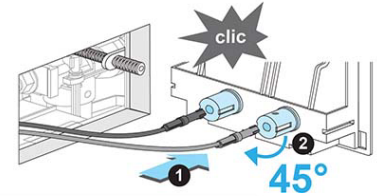

Required Product
 Compatible Flush Plate, Matching Wall Hung Pan

Recommended Products
 E100, 150S, E200, E300 Flush Plate

Additional Notes

- Fits into 90mm wall stud cavity.

*Please visit argentaust.com.au/warranty to view the full warranty

*These specifications are dependant on the pan being used

Note: All dimensions are in millimetres and are subject to normal manufacturing variations. It is recommended to use the physical product measurements for cut-outs and rough-ins as the technical details shown may differ from the actual product. Use acetic cured silicone sealant. Do not use epoxy type adhesives. Clean with damp cloth. Do not use abrasive cleaners, liquids or pastes.