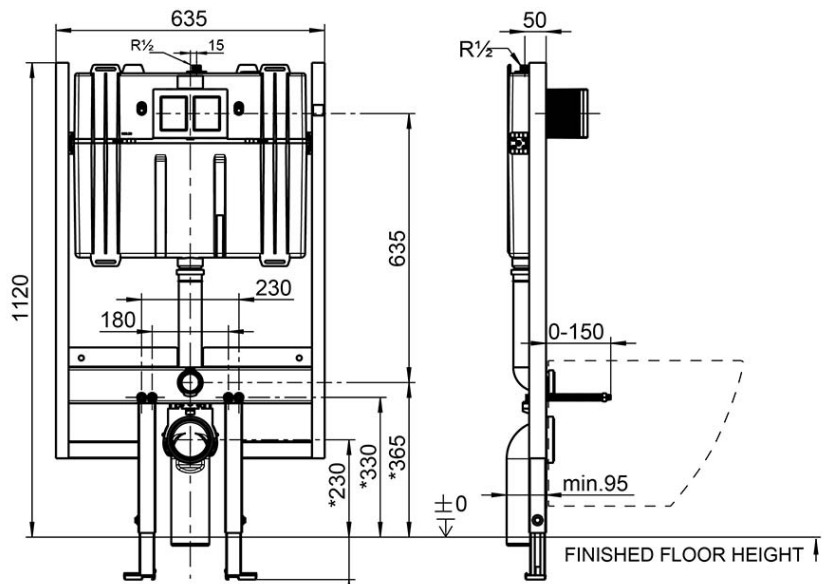

Note: All dimensions are in millimetres and are subject to normal manufacturing variations. It is recommended to use the physical product measurements for cut-outs and rough-ins as the technical details shown may differ from the actual product. Use acetic cured silicone sealant. Do not use epoxy type adhesives. Clean with damp cloth. Do not use abrasive cleaners, liquids or pastes.

ViConnect 80 Cistern & Frame

Product Image **Product Details**

Code: 92233500
Brand: Villeroy & Boch
Range: ViConnect Cisterns
Warranty: 15 Years*
WELS: 4 Star 3.3 LPM, Reg #: L07676

Additional Features **Technical Specification**

Required Product
 Compatible Flush Plate, Matching Wall Hung Pan

Recommended Products
 E100, 150S, E200, E300 Flush Plate

Additional Notes

- Fits into 90mm wall stud cavity.

*Please visit argentaust.com.au/warranty to view the full warranty

*These specifications are dependant on the pan being used

Note: All dimensions are in millimetres and are subject to normal manufacturing variations. It is recommended to use the physical product measurements for cut-outs and rough-ins as the technical details shown may differ from the actual product. Use acetic cured silicone sealant. Do not use epoxy type adhesives. Clean with damp cloth. Do not use abrasive cleaners, liquids or pastes.