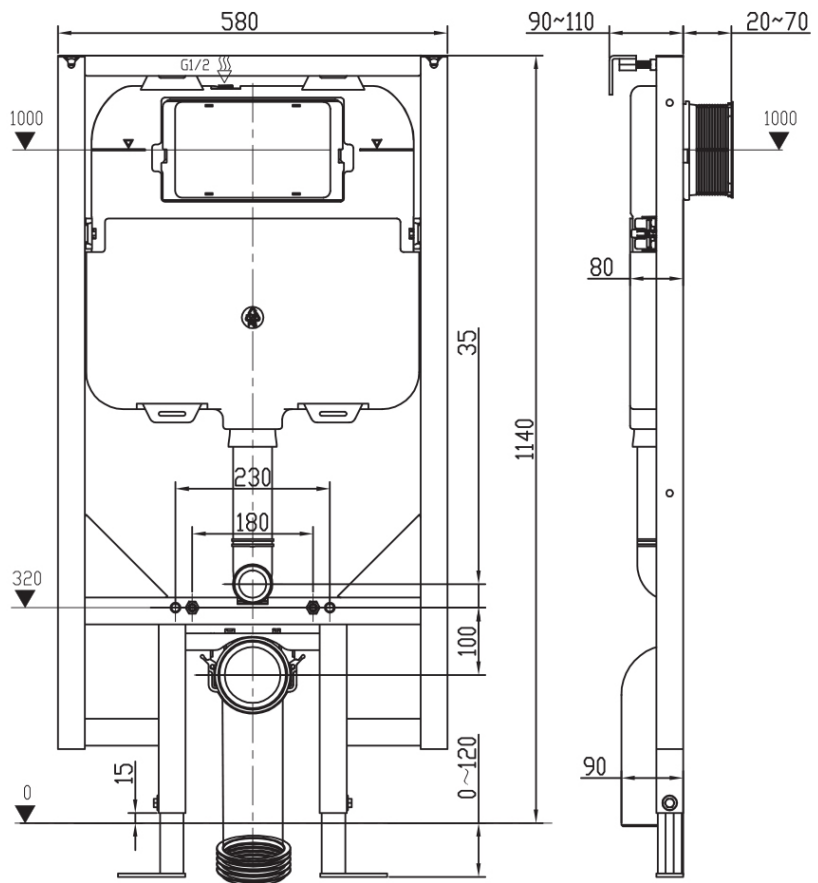

## Technical Specification

\*Please visit [argentaust.com.au/warranty](http://argentaust.com.au/warranty) to view the full warranty

Note: All dimensions are in millimetres and are subject to normal manufacturing variations. It is recommended to use the physical product measurements for cut-outs and rough-ins as the technical details shown may differ from the actual product. Use acetic cured silicone sealant. Do not use epoxy type adhesives. Clean with damp cloth. Do not use abrasive cleaners, liquids or pastes.