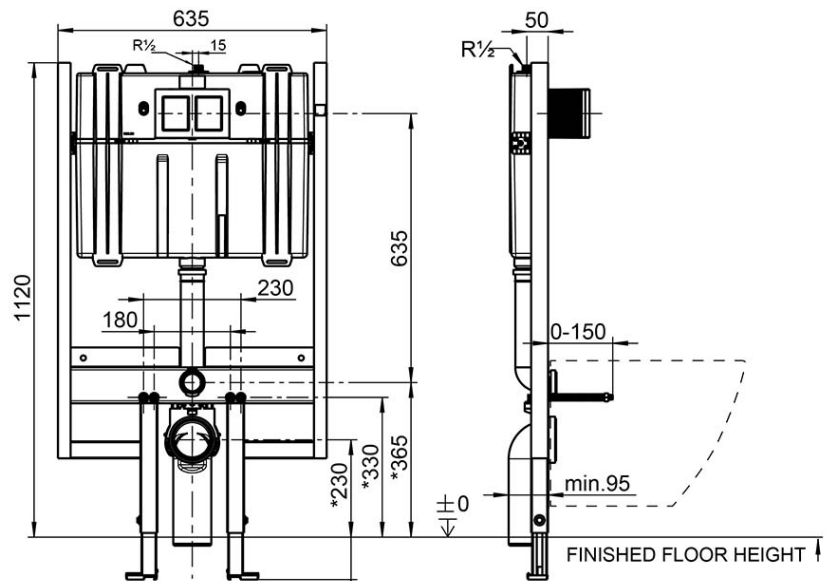

Note: All dimensions are in millimetres and are subject to normal manufacturing variations. It is recommended to use the physical product measurements for cut-outs and rough-ins as the technical details shown may differ from the actual product. Use acetic cured silicone sealant. Do not use epoxy type adhesives. Clean with damp cloth. Do not use abrasive cleaners, liquids or pastes.

ViConnect 80 Cistern & Frame

Product Image **Product Details**

Code: 92233500
Brand: Villeroy & Boch
Range: ViConnect Cisterns
Warranty: 15 Years*
WELS: 4 Star 3.3 LPM, Reg #: L07676

Additional Features **Technical Specification**

Required Product
 Compatible Flush Plate, Matching Wall Hung Pan

Recommended Products
 E100, 150S, E200, E300 Flush Plate

Additional Notes

- Fits into 90mm wall stud cavity.

*Please visit argentaust.com.au/warranty to view the full warranty

*These specifications are dependant on the pan being used

Note: All dimensions are in millimetres and are subject to normal manufacturing variations. It is recommended to use the physical product measurements for cut-outs and rough-ins as the technical details shown may differ from the actual product. Use acetic cured silicone sealant. Do not use epoxy type adhesives. Clean with damp cloth. Do not use abrasive cleaners, liquids or pastes.