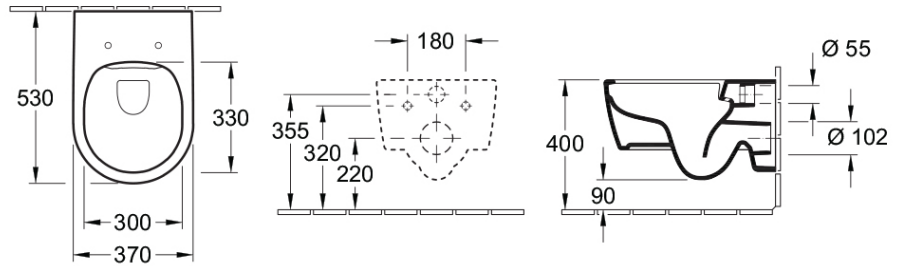

*Please visit argentaust.com.au/warranty to view the full warranty

Note: All dimensions are in millimetres and are subject to normal manufacturing variations. It is recommended to use the physical product measurements for cut-outs and rough-ins as the technical details shown may differ from the actual product. Use acetic cured silicone sealant. Do not use epoxy type adhesives. Clean with damp cloth. Do not use abrasive cleaners, liquids or pastes.

Note: All dimensions are in millimetres and are subject to normal manufacturing variations. It is recommended to use the physical product measurements for cut-outs and rough-ins as the technical details shown may differ from the actual product. Use acetic cured silicone sealant. Do not use epoxy type adhesives. Clean with damp cloth. Do not use abrasive cleaners, liquids or pastes.