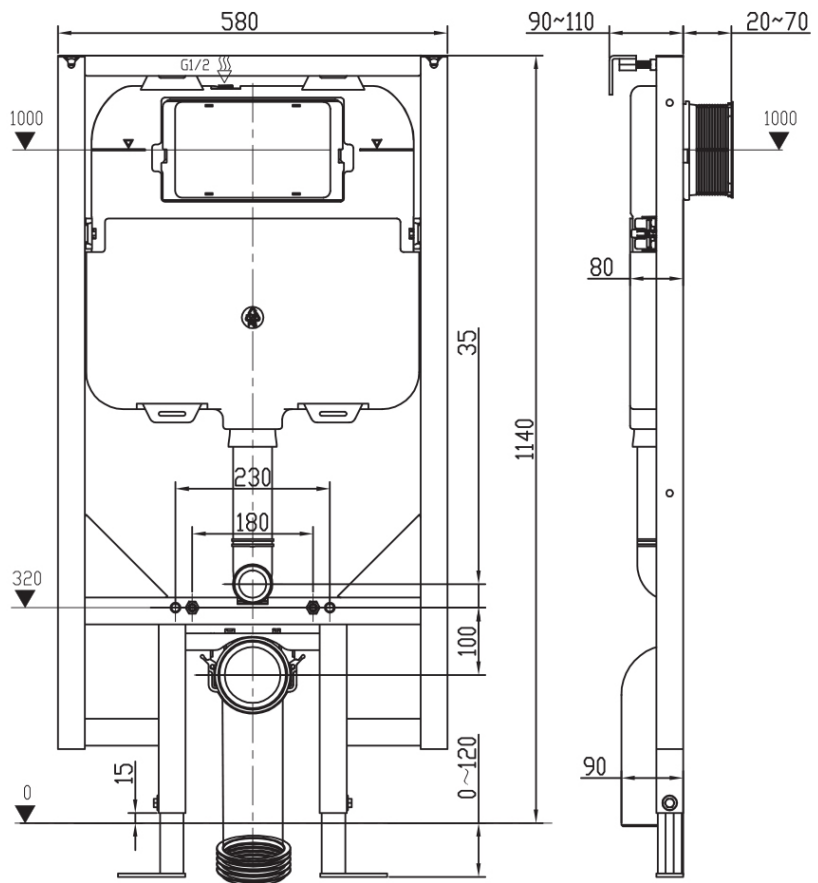

Technical Specification

*Please visit argentaust.com.au/warranty to view the full warranty

Note: All dimensions are in millimetres and are subject to normal manufacturing variations. It is recommended to use the physical product measurements for cut-outs and rough-ins as the technical details shown may differ from the actual product. Use acetic cured silicone sealant. Do not use epoxy type adhesives. Clean with damp cloth. Do not use abrasive cleaners, liquids or pastes.