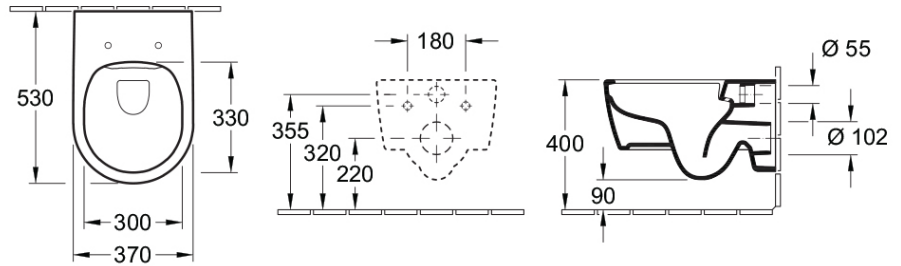

Additional Features **Technical Specification**

Required Product
Matching InWall Cistern

Recommended Products
92233500 ViConnect Cistern With Frame

Additional Notes

- DirectFlush Technology