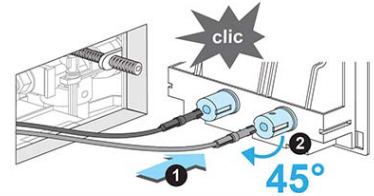

ViConnect 80 Cistern & Frame

Product Image

Product Details

Code: 92233500
Brand: Villeroy & Boch
Range: ViConnect Cisterns
Warranty: 15 Years*
WELS: 4 Star 3.3 LPM, Reg #: L07676

Additional Features

Required Product
 Compatible Flush Plate, Matching Wall Hung Pan

Recommended Products
 E100, 150S, E200, E300 Flush Plate

Additional Notes
 • Fits into 90mm wall stud cavity.

*Please visit argentaust.com.au/warranty to view the full warranty

Technical Specification

Note: All dimensions are in millimetres and are subject to normal manufacturing variations. It is recommended to use the physical product measurements for cut-outs and rough-ins as the technical details shown may differ from the actual product. Use acetic cured silicone sealant. Do not use epoxy type adhesives. Clean with damp cloth. Do not use abrasive cleaners, liquids or pastes.