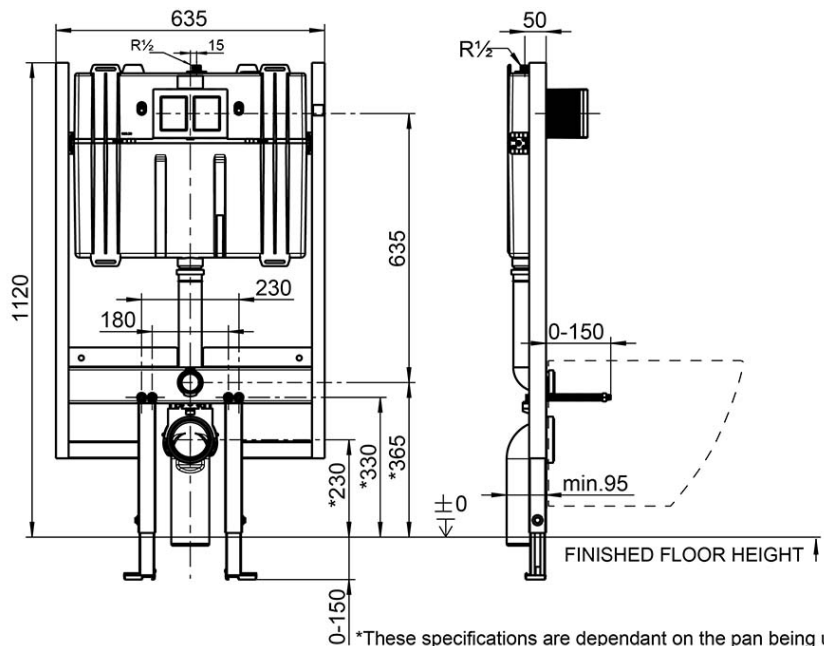

Note: All dimensions are in millimetres and are subject to normal manufacturing variations. It is recommended to use the physical product measurements for cut-outs and rough-ins as the technical details shown may differ from the actual product. Use acetic cured silicone sealant. Do not use epoxy type adhesives. Clean with damp cloth. Do not use abrasive cleaners, liquids or pastes.

ViConnect 80 Cistern & Frame

Product Image

Product Details

Code: 92233500
Brand: Villeroy & Boch
Range: ViConnect Cisterns
Warranty: 15 Years*
WELS: 4 Star 3.3 LPM, Reg #: L07676

Additional Features

Required Product
 Compatible Flush Plate, Matching Wall Hung Pan

Recommended Products
 E100, 150S, E200, E300 Flush Plate

Additional Notes
 • Fits into 90mm wall stud cavity.

*Please visit argentaust.com.au/warranty to view the full warranty

Technical Specification

Note: All dimensions are in millimetres and are subject to normal manufacturing variations. It is recommended to use the physical product measurements for cut-outs and rough-ins as the technical details shown may differ from the actual product. Use acetic cured silicone sealant. Do not use epoxy type adhesives. Clean with damp cloth. Do not use abrasive cleaners, liquids or pastes.