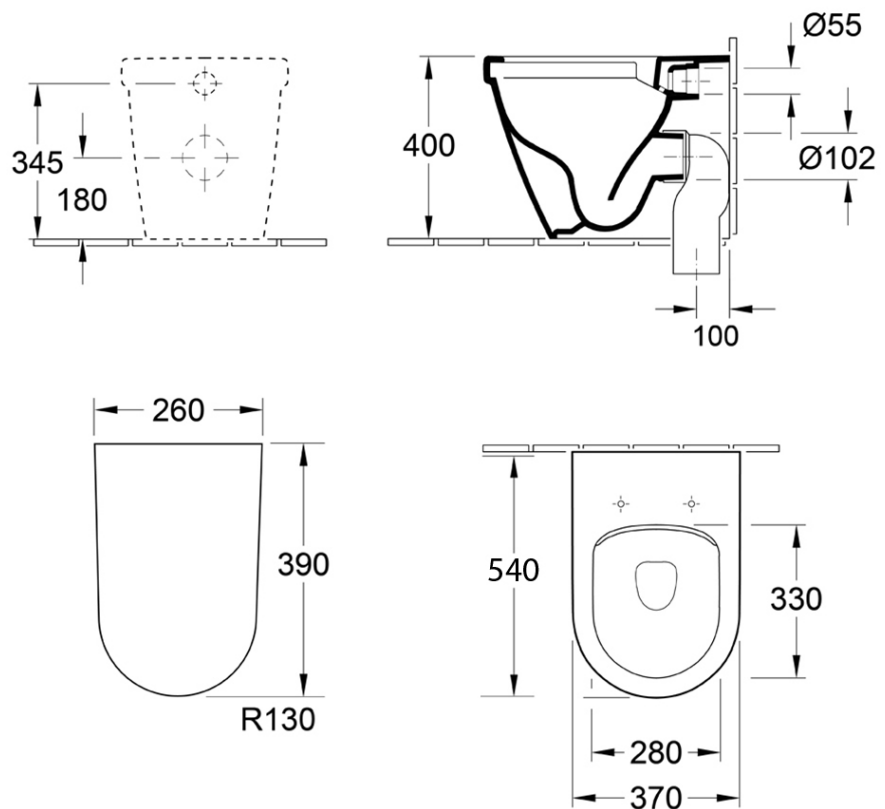

Architectura 2.0 DirectFlush Wall Faced Toilet

S & P Trap

Product Image

Product Details

Code: 5690R101S4DB
Brand: Villeroy & Boch
Range: Architectura 2.0
Warranty: 10 Years*
Product Width: 370 mm
Product Depth: 540 mm
WELS: 4 Star 3.5 LPM, Reg #: L05245

Additional Features

Required Product
 Matching In wall Cistern

Recommended Products
 ViConnect 92233300 or 92233400
 Cisterns with matching E100 E200 or E300 Flush Plates

Additional Notes

- Villeroy & Boch Direct Flush Rimless Technology
- Soft Close Seat

Installation Instructions

- * S trap set out 100mm
- * Set out of 150mm can be achieved with VT103 Vario bend

Technical Specification

*Please visit argentaust.com.au/warranty to view the full warranty

Note: All dimensions are in millimetres and are subject to normal manufacturing variations. Always use the physical product measurements for cut-outs and rough-ins as the technical details shown may differ from the actual product. Use acetic cured silicone sealant. Do not use epoxy type adhesives. Clean with damp cloth. Do not use abrasive cleaners, liquids or pastes.

Note: All dimensions are in millimetres and are subject to normal manufacturing variations. It is recommended to use the physical product measurements for cut-outs and rough-ins as the technical details shown may differ from the actual product. Use acetic cured silicone sealant. Do not use epoxy type adhesives. Clean with damp cloth. Do not use abrasive cleaners, liquids or pastes.