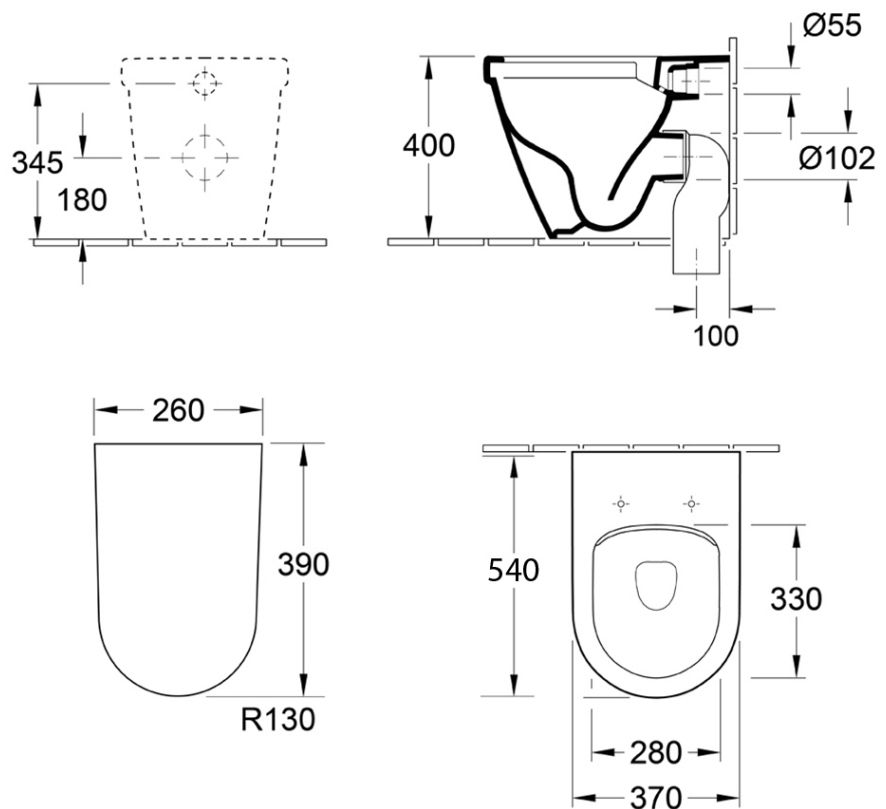

Architectura 2.0 DirectFlush Wall Faced Toilet

S & P Trap | Slim Seat

Product Image **Product Details**

Code: 5690R101L4DB
Brand: Villeroy & Boch
Range: Architectura 2.0
Warranty: 10 Years*
Product Width: 370 mm
Product Depth: 540 mm
WELS: 4 Star 3.5 LPM, Reg #: L05245

Additional Features **Technical Specification**

Required Product
 Matching In wall Cistern

Recommended Products
 ViConnect 92233300 or 92233400
 Cisterns with matching E100 E200 or
 E300 Flush Plates

Additional Notes

- Villeroy & Boch Direct Flush Rimless Technology
- Slim Soft Close Seat

Installation Instructions
 * S trap set out 100mm
 * Set out of 150mm can be achieved with VT103 Vario bend

*Please visit argentaust.com.au/warranty to view the full warranty

Note: All dimensions are in millimetres and are subject to normal manufacturing variations. Always use the physical product measurements for cut-outs and rough-ins as the technical details shown may differ from the actual product. Use acetic cured silicone sealant. Do not use epoxy type adhesives. Clean with damp cloth. Do not use abrasive cleaners, liquids or pastes.