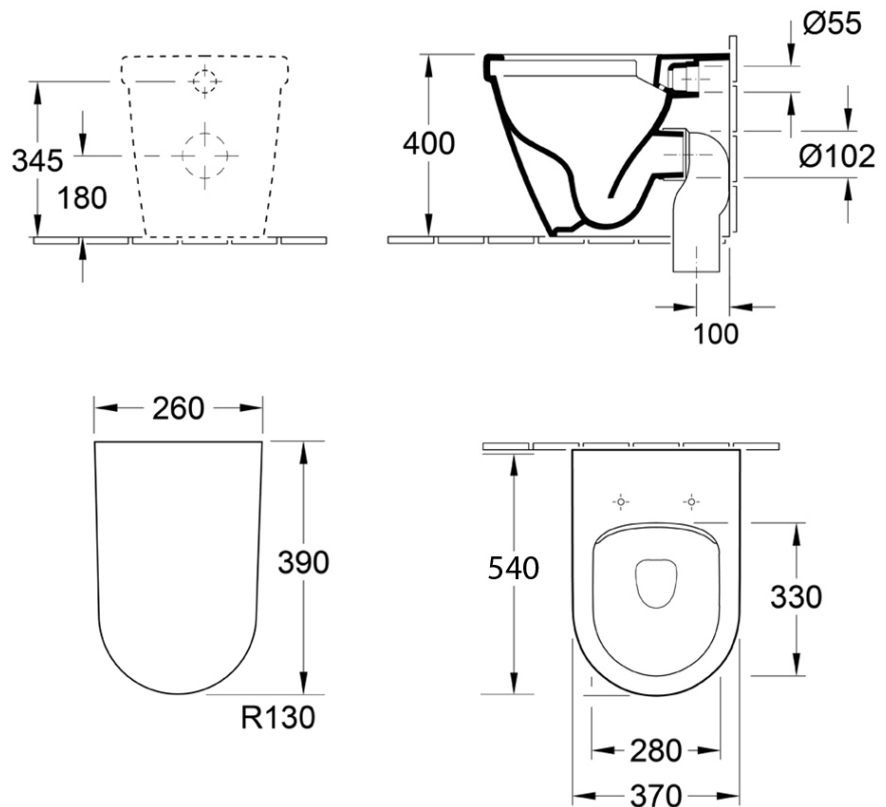

Architectura 2.0 DirectFlush Wall Faced Toilet

S & P Trap | Slim Seat | Ceramicplus

Product Image **Product Details**

Code: 5690R1R1L4DB
Brand: Villeroy & Boch
Range: Architectura 2.0
Warranty: 10 Years*
Product Width: 370 mm
Product Depth: 540 mm
WELS: 4 Star 3.5 LPM, Reg #: L05245

Additional Features **Technical Specification**

Required Product
 Matching In wall Cistern

Recommended Products
 ViConnect 92233300 or 92233400
 Cisterns with matching E100 E200 or E300 Flush Plates

Additional Notes

- Villeroy & Boch Direct Flush Rimless Technology
- Slim Soft Close Seat
- CeramicPlus Easy Clean Finish

Installation Instructions

- * S trap set out 100mm
- * Set out of 150mm can be achieved with VT103 Vario bend

Note: All dimensions are in millimetres and are subject to normal manufacturing variations. It is recommended to use the physical product measurements for cut-outs and rough-ins as the technical details shown may differ from the actual product. Use acetic cured silicone sealant. Do not use epoxy type adhesives. Clean with damp cloth. Do not use abrasive cleaners, liquids or pastes.