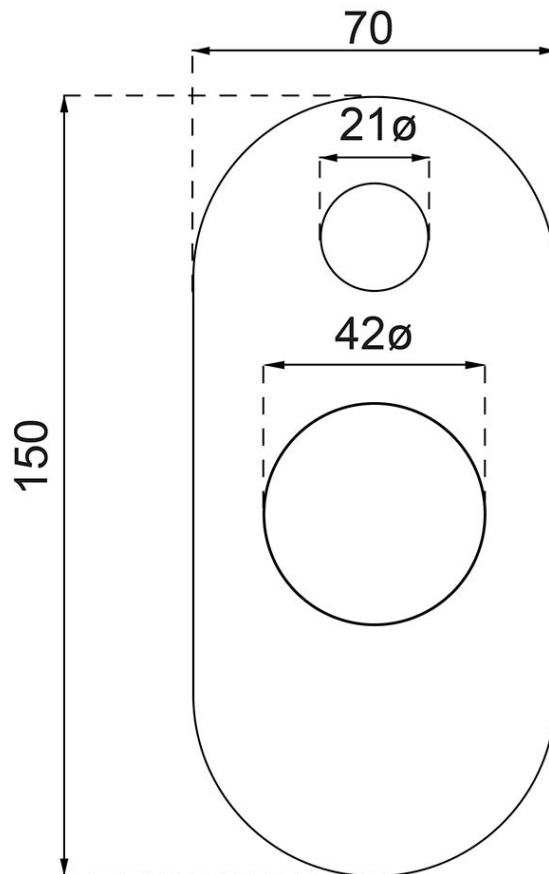

Luxx Diverter Mixer Trim

Product Image **Product Details**

Code: 6831661B
Brand: Villeroy & Boch
Range: Luxx
Warranty: 15 Years*
WELS: N/A

Additional Features **Technical Specification**

Required Product
 ColourChoice 4485500

Recommended Products

Additional Notes

- 35mm Ceramic Cartridge
- Push Button Diverter Activation

Installation Instructions
 * ONLY USE COLOURCHOICE BODY 4485500

*Please visit argentaust.com.au/warranty to view the full warranty

Note: All dimensions are in millimetres and are subject to normal manufacturing variations. It is recommended to use the physical product measurements for cut-outs and rough-ins as the technical details shown may differ from the actual product. Use acetic cured silicone sealant. Do not use epoxy type adhesives. Clean with damp cloth. Do not use abrasive cleaners, liquids or pastes.