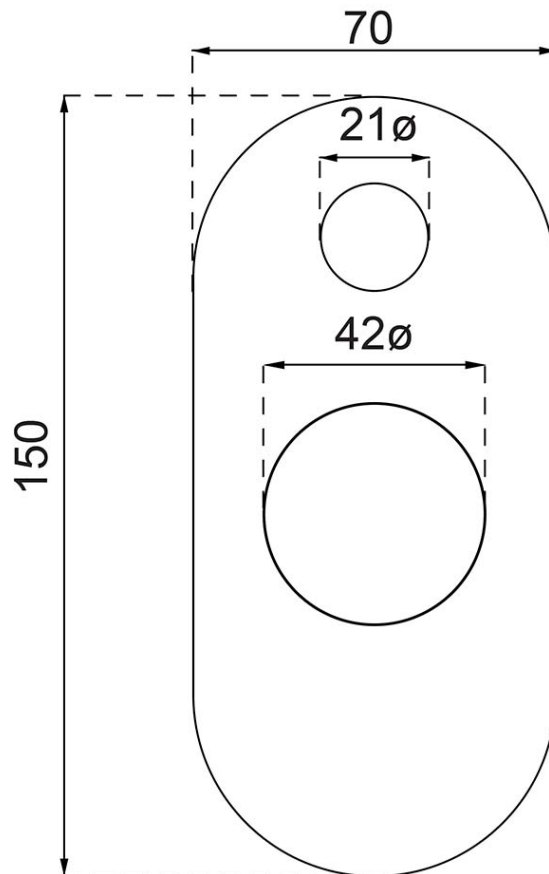

# Luxx Diverter Mixer Trim

Brushed Nickel

**Product Image** **Product Details**

**Code:** 6831680B  
**Brand:** Villeroy & Boch  
**Range:** Luxx  
**Warranty:** 15 Years\*  
**WELS:** N/A

**Additional Features** **Technical Specification**

**Required Product**  
 ColourChoice 4485500

**Recommended Products**

**Additional Notes**

- 35mm Ceramic Cartridge
- Push Button Diverter Activation

**Installation Instructions**  
 \* ONLY USE COLOURCHOICE BODY 4485500

\*Please visit [argentaust.com.au/warranty](http://argentaust.com.au/warranty) to view the full warranty

*Note: All dimensions are in millimetres and are subject to normal manufacturing variations. It is recommended to use the physical product measurements for cut-outs and rough-ins as the technical details shown may differ from the actual product. Use acetic cured silicone sealant. Do not use epoxy type adhesives. Clean with damp cloth. Do not use abrasive cleaners, liquids or pastes.*