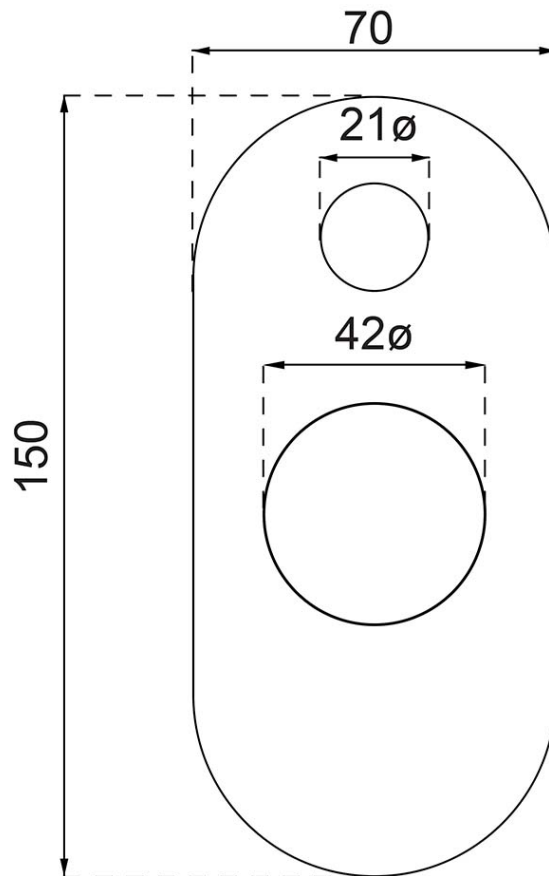

Luxx Diverter Mixer Trim

Brushed Gold

Product Image **Product Details**

Code: 6831685B
Brand: Villeroy & Boch
Range: Luxx
Warranty: 15 Years*
WELS: N/A

Additional Features **Technical Specification**

Required Product
 ColourChoice 4485500

Recommended Products

Additional Notes

- 35mm Ceramic Cartridge
- Push Button Diverter Activation

Installation Instructions
 * ONLY USE COLOURCHOICE BODY 4485500

*Please visit argentaust.com.au/warranty to view the full warranty

Note: All dimensions are in millimetres and are subject to normal manufacturing variations. It is recommended to use the physical product measurements for cut-outs and rough-ins as the technical details shown may differ from the actual product. Use acetic cured silicone sealant. Do not use epoxy type adhesives. Clean with damp cloth. Do not use abrasive cleaners, liquids or pastes.