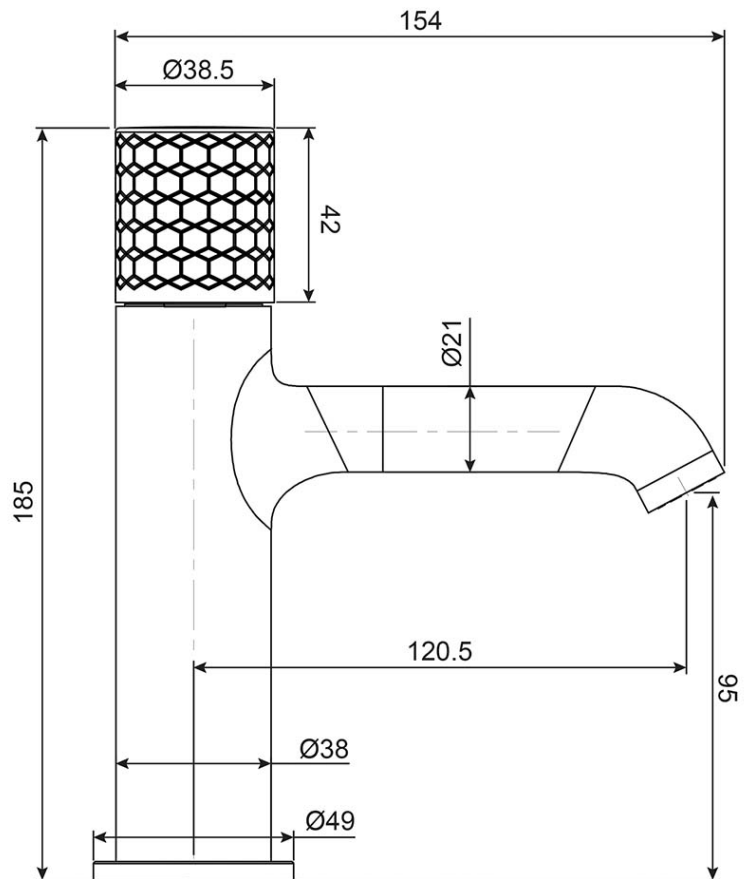

Luxe Basin Mixer

Product Image

Product Details

Code: 6833561B
Brand: Villeroy & Boch
Range: Luxe
Warranty: 15 Years*
WELS: 5 Star 5 LPM, Reg #: T44578

Additional Features

Required Product

Recommended Products

Additional Notes
 • Lead Free
 • 25mm Ceramic Cartridge

Technical Specification

*Please visit argentaust.com.au/warranty to view the full warranty

Note: All dimensions are in millimetres and are subject to normal manufacturing variations. It is recommended to use the physical product measurements for cut-outs and rough-ins as the technical details shown may differ from the actual product. Use acetic cured silicone sealant. Do not use epoxy type adhesives. Clean with damp cloth. Do not use abrasive cleaners, liquids or pastes.