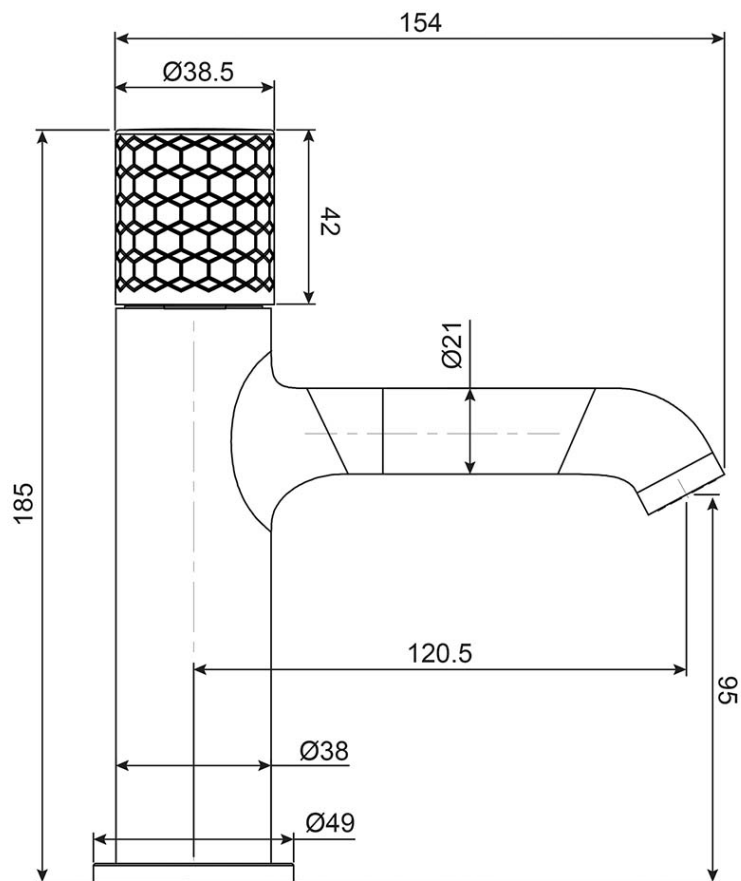

Luxe Basin Mixer

Brushed Gold

Product Image **Product Details**

Code: 6833585B
Brand: Villeroy & Boch
Range: Luxe
Warranty: 15 Years*
WELS: 5 Star 5 LPM, Reg #: T44578

Additional Features **Technical Specification**

Required Product

Recommended Products

Additional Notes

- Lead Free
- 25mm Ceramic Cartridge

*Please visit argentaust.com.au/warranty to view the full warranty

Note: All dimensions are in millimetres and are subject to normal manufacturing variations. It is recommended to use the physical product measurements for cut-outs and rough-ins as the technical details shown may differ from the actual product. Use acetic cured silicone sealant. Do not use epoxy type adhesives. Clean with damp cloth. Do not use abrasive cleaners, liquids or pastes.