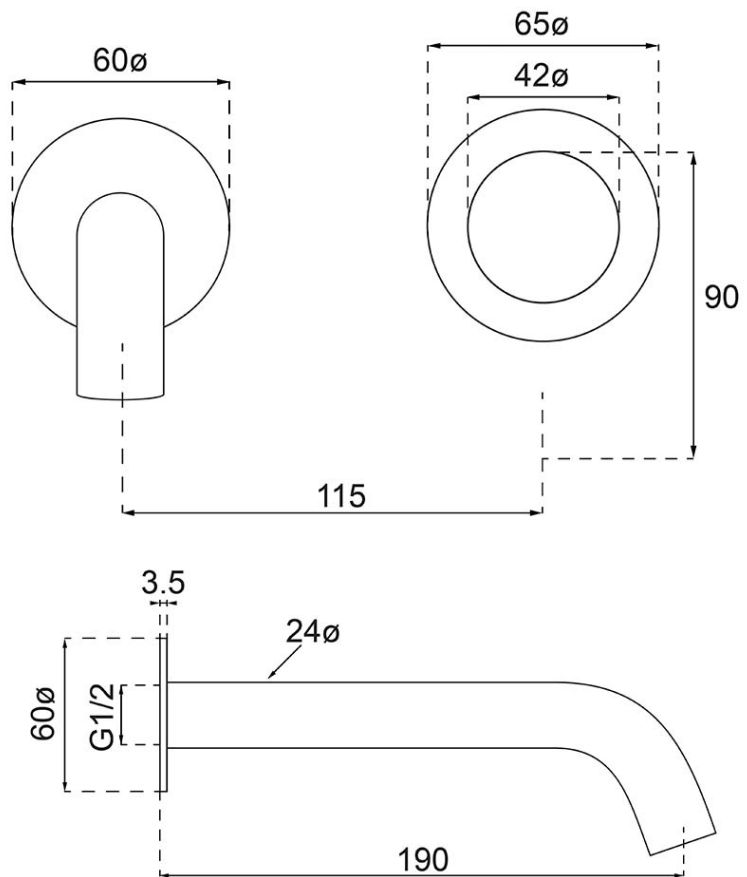

Luxe Wall Mounted Basin/Bath Trim

Product Image

Product Details

Code: 6834561B
Brand: Villeroy & Boch
Range: Luxe
Warranty: 15 Years*
WELS: 5 Star 5.5 LPM, Reg #: T44765

Additional Features

Technical Specification

Required Product

ColourChoice 8733500

Recommended Products

Additional Notes

- Lead Free
- 115mm Centres
- 35mm Ceramic Cartridge
- Spout Can Be Positioned On The Left Hand Side Of The Mixer Only
- Use as a Bath Mixer By Changing To The Full Flow Aerator Provided In The Box

Installation Instructions

* ONLY USE COLOURCHOICE BODY 8733500

*Please visit argentaust.com.au/warranty to view the full warranty

Note: All dimensions are in millimetres and are subject to normal manufacturing variations. It is recommended to use the physical product measurements for cut-outs and rough-ins as the technical details shown may differ from the actual product. Use acetic cured silicone sealant. Do not use epoxy type adhesives. Clean with damp cloth. Do not use abrasive cleaners, liquids or pastes.