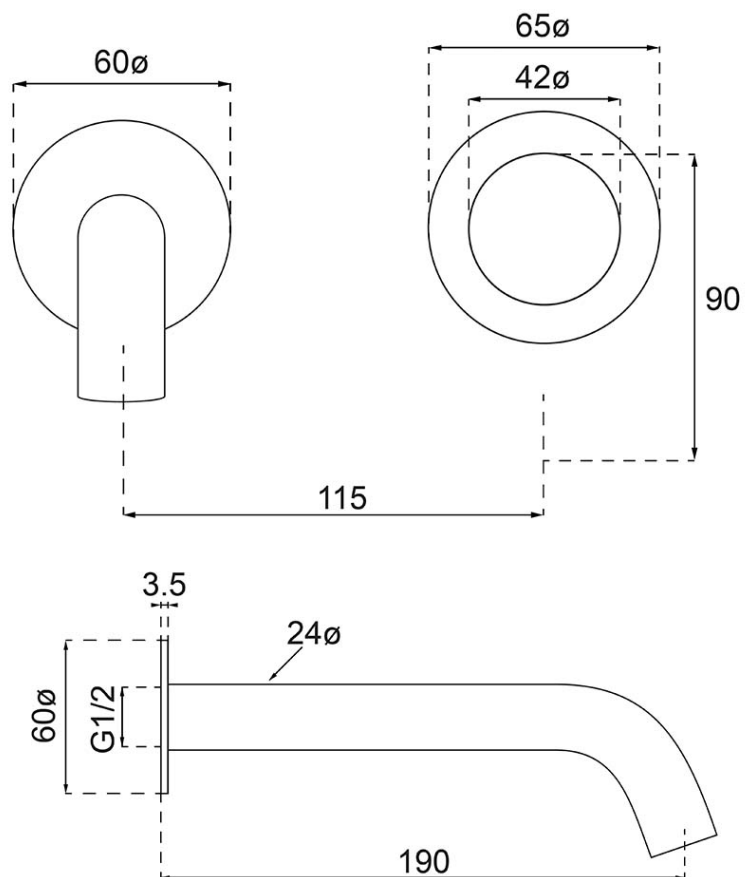

Luxx Wall Mounted Basin/Bath Trim

Brushed Nickel

Product Image

Product Details

Code: 6834580B
Brand: Villeroy & Boch
Range: Luxx
Warranty: 15 Years*
WELS: 5 Star 5.5 LPM, Reg #: T44765

Additional Features

Required Product
 ColourChoice 8733500

Recommended Products

Additional Notes

- Lead Free
- 115mm Centres
- 35mm Ceramic Cartridge
- Spout Can Be Positioned On The Left Hand Side Of The Mixer Only
- Use as a Bath Mixer By Changing To The Full Flow Aerator Provided In The Box

Installation Instructions
 * ONLY USE COLOURCHOICE BODY 8733500

Technical Specification

*Please visit argentaust.com.au/warranty to view the full warranty

Note: All dimensions are in millimetres and are subject to normal manufacturing variations. It is recommended to use the physical product measurements for cut-outs and rough-ins as the technical details shown may differ from the actual product. Use acetic cured silicone sealant. Do not use epoxy type adhesives. Clean with damp cloth. Do not use abrasive cleaners, liquids or pastes.