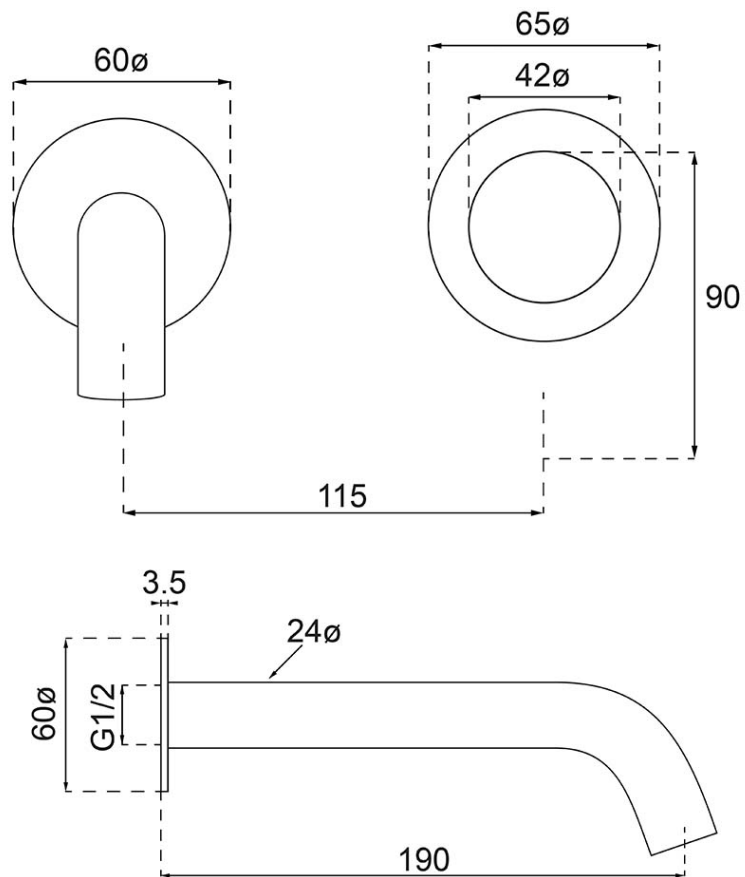

Luxe Wall Mounted Basin/Bath Trim

Brushed Gold

Product Image **Product Details**

Code: 6834585B
Brand: Villeroy & Boch
Range: Luxe
Warranty: 15 Years*
WELS: 5 Star 5.5 LPM, Reg #: T44765

Additional Features **Technical Specification**

Required Product
 ColourChoice 8733500

Recommended Products

Additional Notes

- Lead Free
- 115mm Centres
- 35mm Ceramic Cartridge
- Spout Can Be Positioned On The Left Hand Side Of The Mixer Only
- Use as a Bath Mixer By Changing To The Full Flow Aerator Provided In The Box

Installation Instructions
 * ONLY USE COLOURCHOICE BODY 8733500

*Please visit argentaust.com.au/warranty to view the full warranty

Note: All dimensions are in millimetres and are subject to normal manufacturing variations. It is recommended to use the physical product measurements for cut-outs and rough-ins as the technical details shown may differ from the actual product. Use acetic cured silicone sealant. Do not use epoxy type adhesives. Clean with damp cloth. Do not use abrasive cleaners, liquids or pastes.