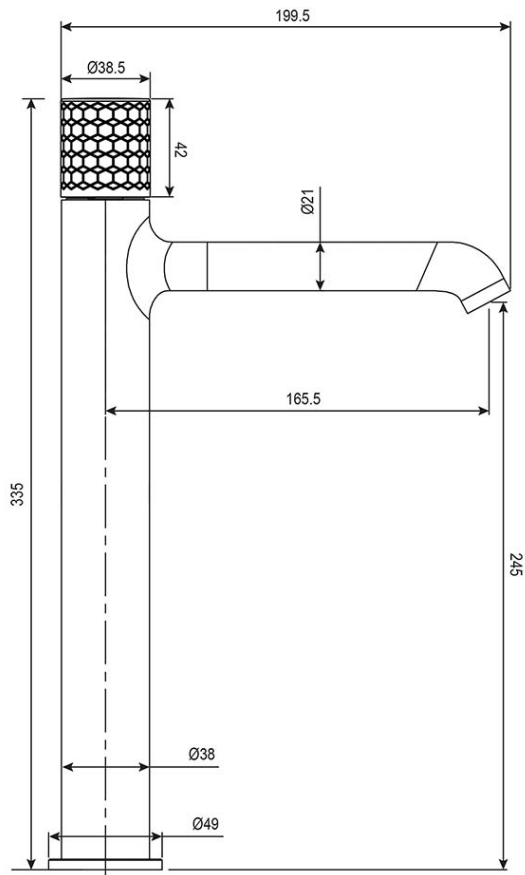

Luxx Vessel Basin Mixer

Brushed Nickel

Product Image **Product Details**

Code: 6836580B
Brand: Villeroy & Boch
Range: Luxx
Warranty: 15 Years*
WELS: 5 Star 5.5 LPM, Reg #: T44763

Additional Features **Technical Specification**

Required Product

Recommended Products

Additional Notes

- Lead Free
- 25mm Ceramic Cartridge

*Please visit argentaust.com.au/warranty to view the full warranty

Note: All dimensions are in millimetres and are subject to normal manufacturing variations. It is recommended to use the physical product measurements for cut-outs and rough-ins as the technical details shown may differ from the actual product. Use acetic cured silicone sealant. Do not use epoxy type adhesives. Clean with damp cloth. Do not use abrasive cleaners, liquids or pastes.