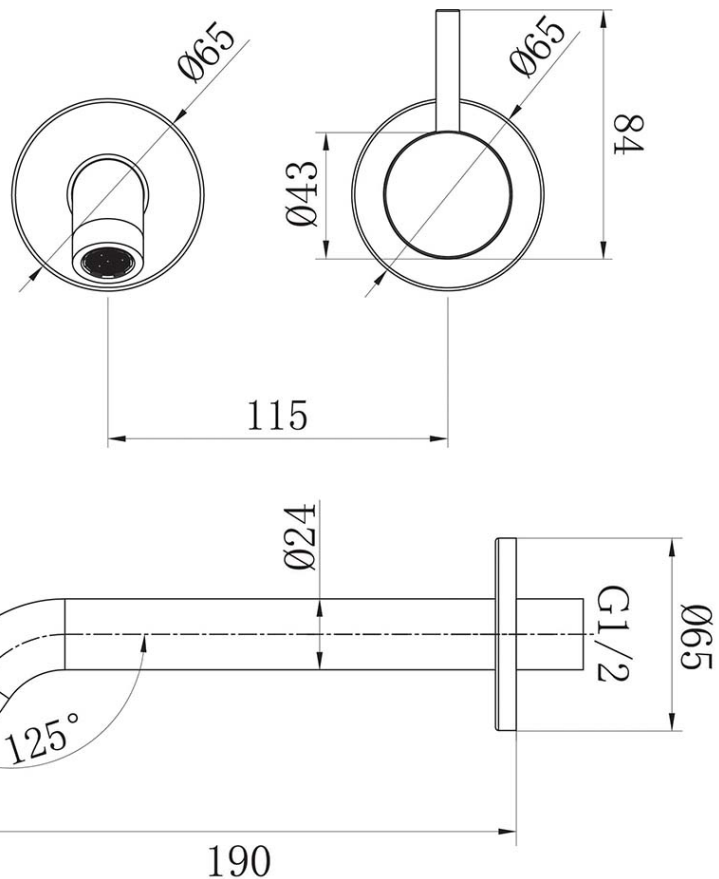

Grace X Wall Mounted Basin/Bath Mixer Trim

Brushed Nickel

Product Image

Product Details

Code:	W300680B
Brand:	Argent
Range:	Grace X
Warranty:	15 Years*
WELS:	5 Star 5 LPM, Reg #: T45500

Additional Features

Technical Specification

Required Product
U947200B

Recommended Products

Additional Notes

- Lead Free
- 115mm Centres
- Upward Facing Pin Lever
- Spout Can Be Positioned On The Left Hand Side Of The Mixer Only
- Use as a Bath Mixer By Changing To The Full Flow Aerator Provided In The Box
- Optional Rectangular Plate (200x80mm) Available TC20061

Installation Instructions

* ONLY COMPATIBLE WITH COLOURFLEX BODY U947200B

*Please visit argentaust.com.au/warranty to view the full warranty

Note: All dimensions are in millimetres and are subject to normal manufacturing variations. It is recommended to use the physical product measurements for cut-outs and rough-ins as the technical details shown may differ from the actual product. Use acetic cured silicone sealant. Do not use epoxy type adhesives. Clean with damp cloth. Do not use abrasive cleaners, liquids or pastes.

Note: All dimensions are in millimetres and are subject to normal manufacturing variations. It is recommended to use the physical product measurements for cut-outs and rough-ins as the technical details shown may differ from the actual product. Use acetic cured silicone sealant. Do not use epoxy type adhesives. Clean with damp cloth. Do not use abrasive cleaners, liquids or pastes.