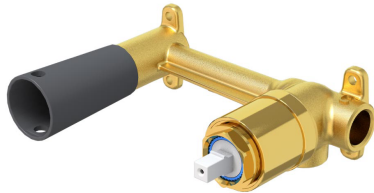

Grace X Wall Mounted Basin/Bath Mixer Trim

Brushed Nickel

Product Image

Product Details

Code:	W300680B
Brand:	Argent
Range:	Grace X
Warranty:	15 Years*
WELS:	5 Star 5 LPM, Reg #: T45500

Additional Features

Technical Specification

Required Product
U947200B

Recommended Products

Additional Notes

- Lead Free
- 115mm Centres
- Upward Facing Pin Lever
- Spout Can Be Positioned On The Left Hand Side Of The Mixer Only
- Use as a Bath Mixer By Changing To The Full Flow Aerator Provided In The Box
- Optional Rectangular Plate (200x80mm) Available TC20061

Installation Instructions

* ONLY COMPATIBLE WITH COLOURFLEX BODY U947200B

*Please visit argentaust.com.au/warranty to view the full warranty

Note: All dimensions are in millimetres and are subject to normal manufacturing variations. It is recommended to use the physical product measurements for cut-outs and rough-ins as the technical details shown may differ from the actual product. Use acetic cured silicone sealant. Do not use epoxy type adhesives. Clean with damp cloth. Do not use abrasive cleaners, liquids or pastes.

ColourFlex X Wall Mtd Basin Mixer Body

Product Image

Product Details

Code:	U947200B
Brand:	Argent
Range:	Grace X
Warranty:	15 Years*
WELS:	N/A

Additional Features

Required Product

Grace X Wall Mounted Basin/Bath Mixer Trim