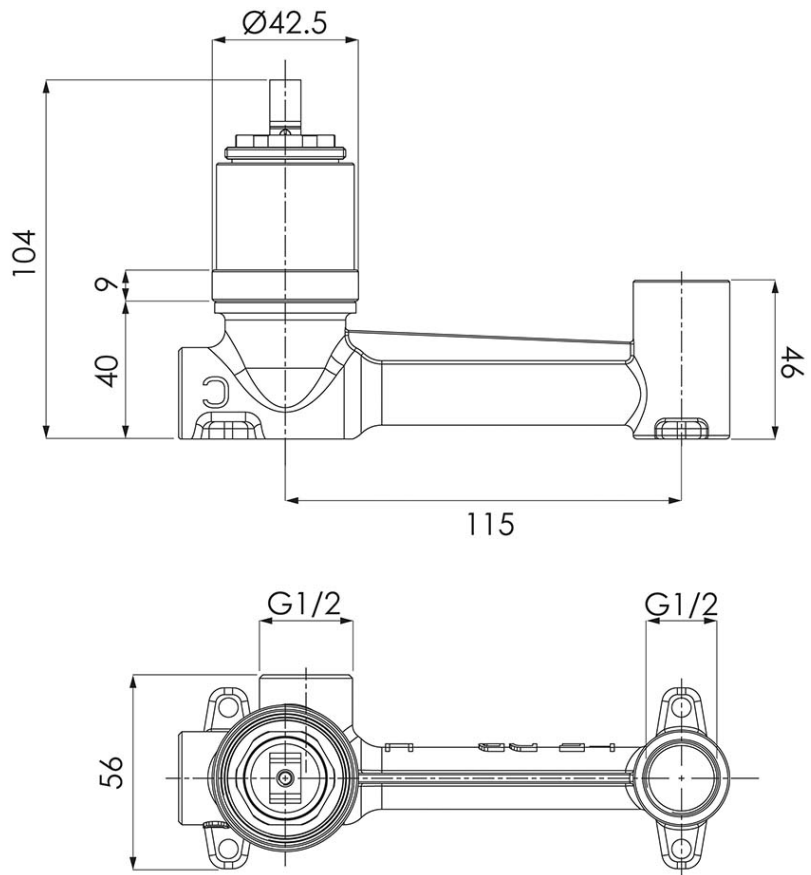

Technical Specification

*Please visit argentaust.com.au/warranty to view the full warranty

Note: All dimensions are in millimetres and are subject to normal manufacturing variations. It is recommended to use the physical product measurements for cut-outs and rough-ins as the technical details shown may differ from the actual product. Use acetic cured silicone sealant. Do not use epoxy type adhesives. Clean with damp cloth. Do not use abrasive cleaners, liquids or pastes.