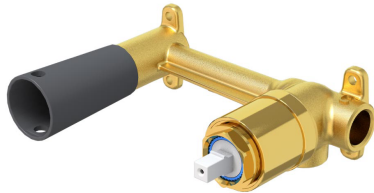

Grace X Wall Mounted Basin/Bath Mixer Trim

Gun Metal

Product Image

Product Details

Code:	W300690B
Brand:	Argent
Range:	Grace X
Warranty:	15 Years*
WELS:	5 Star 5 LPM, Reg #: T45500

Additional Features

Required Product
U947200B

Recommended Products

Additional Notes

- Lead Free
- 115mm Centres
- Upward Facing Pin Lever
- Spout Can Be Positioned On The Left Hand Side Of The Mixer Only
- Use as a Bath Mixer By Changing To The Full Flow Aerator Provided In The Box
- Optional Rectangular Plate (200x80mm) Available TC20061

Installation Instructions

* ONLY COMPATIBLE WITH COLOURFLEX BODY U947200B

Technical Specification

*Please visit argentaust.com.au/warranty to view the full warranty

Note: All dimensions are in millimetres and are subject to normal manufacturing variations. It is recommended to use the physical product measurements for cut-outs and rough-ins as the technical details shown may differ from the actual product. Use acetic cured silicone sealant. Do not use epoxy type adhesives. Clean with damp cloth. Do not use abrasive cleaners, liquids or pastes.

ColourFlex X Wall Mtd Basin Mixer Body

Product Image

Product Details

Code:	U947200B
Brand:	Argent
Range:	Grace X
Warranty:	15 Years*
WELS:	N/A

Additional Features

Required Product
Grace X Wall Mounted Basin/Bath Mixer Trim