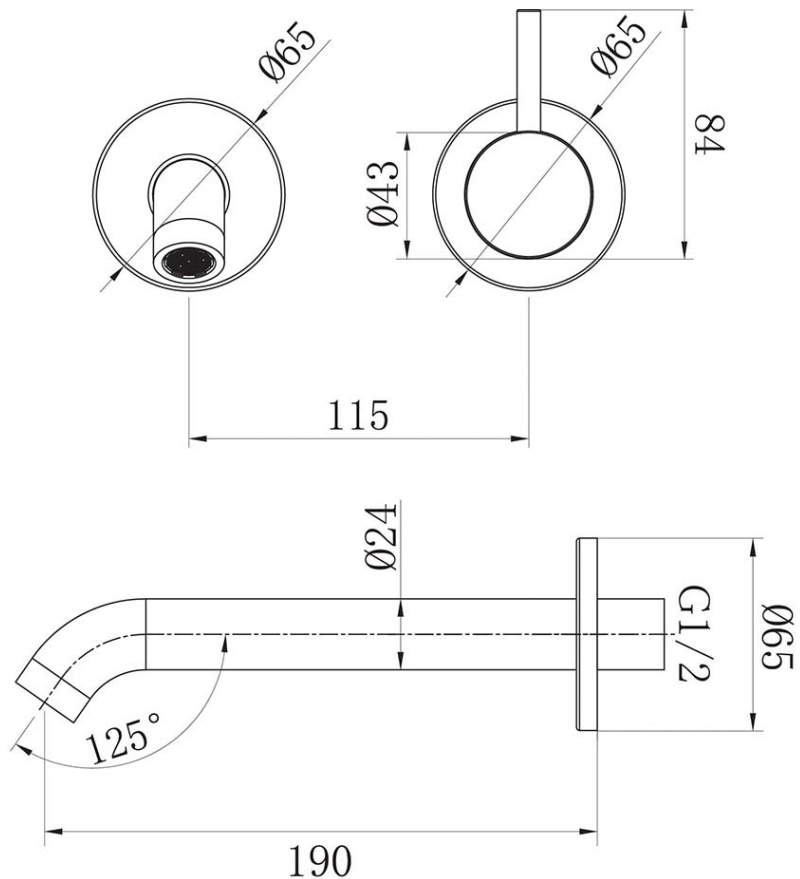

Grace X Wall Mounted Basin/Bath Mixer Trim

Gun Metal

Product Image

Product Details

Code:	W300690B
Brand:	Argent
Range:	Grace X
Warranty:	15 Years*
WELS:	5 Star 5 LPM, Reg #: T45500

Additional Features

Required Product
U947200B

Recommended Products

Additional Notes

- Lead Free
- 115mm Centres
- Upward Facing Pin Lever
- Spout Can Be Positioned On The Left Hand Side Of The Mixer Only
- Use as a Bath Mixer By Changing To The Full Flow Aerator Provided In The Box
- Optional Rectangular Plate (200x80mm) Available TC20061

Installation Instructions

* ONLY COMPATIBLE WITH COLOURFLEX BODY U947200B

Technical Specification

*Please visit argentaust.com.au/warranty to view the full warranty

Note: All dimensions are in millimetres and are subject to normal manufacturing variations. It is recommended to use the physical product measurements for cut-outs and rough-ins as the technical details shown may differ from the actual product. Use acetic cured silicone sealant. Do not use epoxy type adhesives. Clean with damp cloth. Do not use abrasive cleaners, liquids or pastes.

Note: All dimensions are in millimetres and are subject to normal manufacturing variations. It is recommended to use the physical product measurements for cut-outs and rough-ins as the technical details shown may differ from the actual product. Use acetic cured silicone sealant. Do not use epoxy type adhesives. Clean with damp cloth. Do not use abrasive cleaners, liquids or pastes.