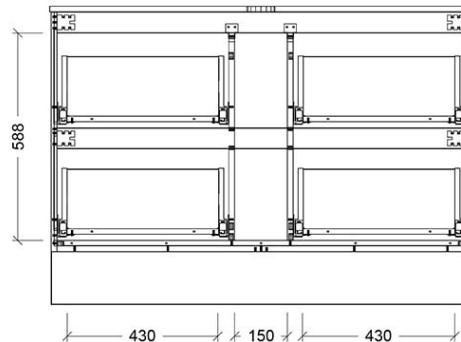

Technical Specification

*Please visit argentaust.com.au/warranty to view the full warranty

Note: All dimensions are in millimetres and are subject to normal manufacturing variations. Always use the physical product measurements for cut-outs and rough-ins as the technical details shown may differ from the actual product. Use acetic cured silicone sealant. Do not use epoxy type adhesives. Clean with damp cloth. Do not use abrasive cleaners, liquids or pastes.