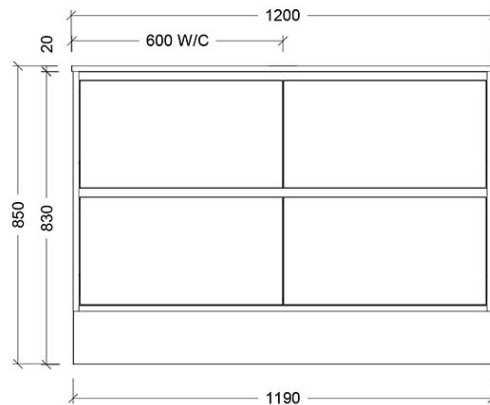

Technical Specification

*Please visit argentaust.com.au/warranty to view the full warranty

Note: All dimensions are in millimetres and are subject to normal manufacturing variations. Always use the physical product measurements for cut-outs and rough-ins as the technical details shown may differ from the actual product. Use acetic cured silicone sealant. Do not use epoxy type adhesives. Clean with damp cloth. Do not use abrasive cleaners, liquids or pastes.