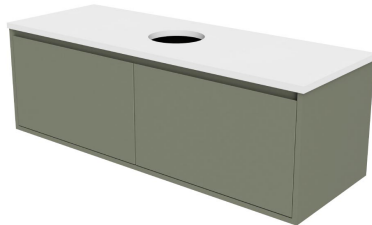

Luxus Slim 1200 Wall Cabinet

suit Countertop Basin, 2 Drawer

Product Image

Product Details

Code: LUC1200NSW2XX
Brand: Argent
Range: Luxus
Warranty: 10 Years*

Additional Features

Technical Specification

Required Product

Wall Mounted Tapware recommended for Slim Cabinets

Recommended Products

Villeroy & Boch, Bette, Argent Counter Top/Vessel/Drop In Basin Not included

Additional Notes

- Australian Made
- Soft Close Drawers
- Multiple cabinet colour choices
- Multiple Top Options
- 20mm SilkSurface Standard
- Caesarstone Optional Extra
- Gold Inclusions
- 2 drawer