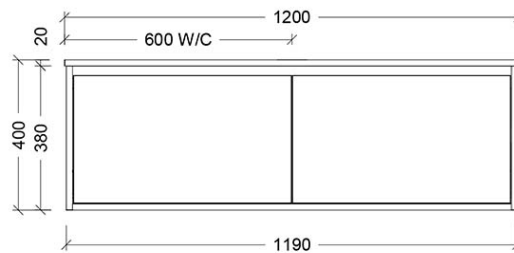

Luxus Slim 1200 Wall Cabinet

suit Countertop Basin, 2 Drawer

Product Image

Product Details

Code: LUC1200NSW2XX
Brand: Argent
Range: Luxus
Warranty: 10 Years*

Additional Features

Technical Specification

Required Product

Wall Mounted Tapware recommended for Slim Cabinets

Recommended Products

Villeroy & Boch, Bette, Argent Counter Top/Vessel/Drop In Basin Not included

Additional Notes

- Australian Made
- Soft Close Drawers
- Multiple cabinet colour choices
- Multiple Top Options
- 20mm SilkSurface Standard
- Caesarstone Optional Extra
- Gold Inclusions
- 2 drawer

Installation Instructions

- * Wall Mounted
- * Some Cabinet/basin configurations may limit tap hole positioning

*Please visit argentaust.com.au/warranty to view the full warranty

Note: All dimensions are in millimetres and are subject to normal manufacturing variations. Always use the physical product measurements for cut-outs and rough-ins as the technical details shown may differ from the actual product. Use acetic cured silicone sealant. Do not use epoxy type adhesives. Clean with damp cloth. Do not use abrasive cleaners, liquids or pastes.