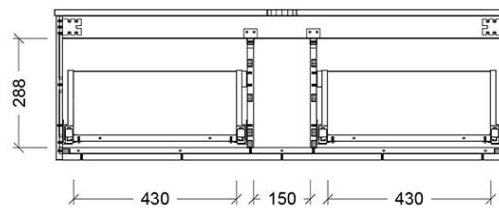

Wall Mounted Tapware recommended for Slim Cabinets

Recommended Products

Villeroy & Boch, Bette, Argent Counter Top/Vessel/Drop In Basin Not included

Additional Notes

- Australian Made
- Soft Close Drawers
- Multiple cabinet colour choices
- Multiple Top Options
- 20mm SilkSurface Standard
- Caesarstone Optional Extra
- Gold Inclusions
- 2 drawer

Installation Instructions

- * Wall Mounted
- * Some Cabinet/basin configurations may limit tap hole positioning

*Please visit argentaust.com.au/warranty to view the full warranty

Note: All dimensions are in millimetres and are subject to normal manufacturing variations. Always use the physical product measurements for cut-outs and rough-ins as the technical details shown may differ from the actual product. Use acetic cured silicone sealant. Do not use epoxy type adhesives. Clean with damp cloth. Do not use abrasive cleaners, liquids or pastes.