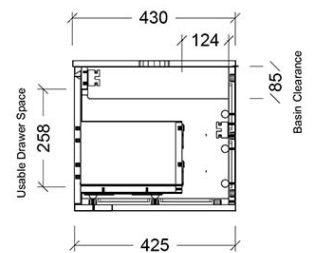

Installation Instructions

- * Wall Mounted
- * Some Cabinet/basin configurations may limit tap hole positioning

*Please visit argentaust.com.au/warranty to view the full warranty

Note: All dimensions are in millimetres and are subject to normal manufacturing variations. Always use the physical product measurements for cut-outs and rough-ins as the technical details shown may differ from the actual product. Use acetic cured silicone sealant. Do not use epoxy type adhesives. Clean with damp cloth. Do not use abrasive cleaners, liquids or pastes.