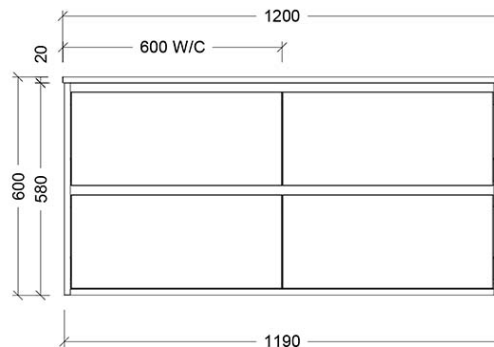

Luxus Slim 1200 Wall Cabinet

suit Countertop Basin, 4 Drawer

Product Image

Product Details

Code: LUC1200NSW4XX
Brand: Argent
Range: Luxus
Warranty: 10 Years*

Additional Features

Technical Specification

Required Product

Wall Mounted Tapware recommended for Slim Cabinets

Recommended Products

Villeroy & Boch, Bette, Argent Counter Top/Vessel/Drop In Basin Not included

Additional Notes

- Australian Made
- Soft Close Drawers
- Multiple cabinet colour choices
- Multiple Top Options
- 20mm SilkSurface Standard
- Caesarstone Optional Extra
- Gold Inclusions
- 4 drawer

Installation Instructions

* Wall Mounted
 * Some Cabinet/basin configurations may limit tap hole positioning

*Please visit argentaust.com.au/warranty to view the full warranty

Note: All dimensions are in millimetres and are subject to normal manufacturing variations. Always use the physical product measurements for cut-outs and rough-ins as the technical details shown may differ from the actual product. Use acetic cured silicone sealant. Do not use epoxy type adhesives. Clean with damp cloth. Do not use abrasive cleaners, liquids or pastes.