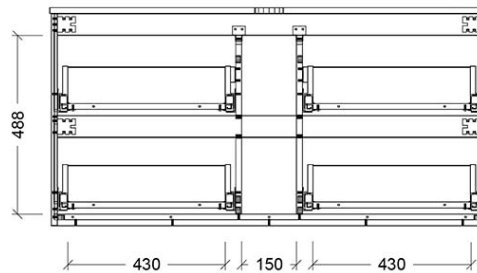

Wall Mounted Tapware recommended for Slim Cabinets

Recommended Products

Villeroy & Boch, Bette, Argent Counter Top/Vessel/Drop In Basin Not included

Additional Notes

- Australian Made
- Soft Close Drawers
- Multiple cabinet colour choices
- Multiple Top Options
- 20mm SilkSurface Standard
- Caesarstone Optional Extra
- Gold Inclusions
- 4 drawer

Installation Instructions

* Wall Mounted
 * Some Cabinet/basin configurations may limit tap hole positioning

*Please visit argentaust.com.au/warranty to view the full warranty

Note: All dimensions are in millimetres and are subject to normal manufacturing variations. Always use the physical product measurements for cut-outs and rough-ins as the technical details shown may differ from the actual product. Use acetic cured silicone sealant. Do not use epoxy type adhesives. Clean with damp cloth. Do not use abrasive cleaners, liquids or pastes.