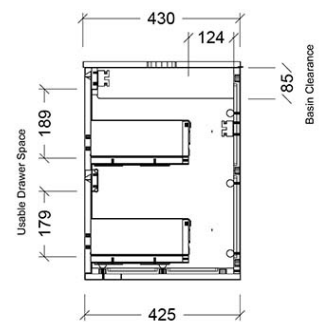

Wall Mounted Tapware recommended for Slim Cabinets

Recommended Products

Villeroy & Boch, Bette, Argent Counter Top/Vessel/Drop In Basin Not included

Additional Notes

- Australian Made
- Soft Close Drawers
- Multiple cabinet colour choices
- Multiple Top Options
- 20mm SilkSurface Standard
- Caesarstone Optional Extra
- Gold Inclusions
- 4 drawer

Installation Instructions

* Wall Mounted
 * Some Cabinet/basin configurations may limit tap hole positioning

*Please visit argentaust.com.au/warranty to view the full warranty

Note: All dimensions are in millimetres and are subject to normal manufacturing variations. Always use the physical product measurements for cut-outs and rough-ins as the technical details shown may differ from the actual product. Use acetic cured silicone sealant. Do not use epoxy type adhesives. Clean with damp cloth. Do not use abrasive cleaners, liquids or pastes.