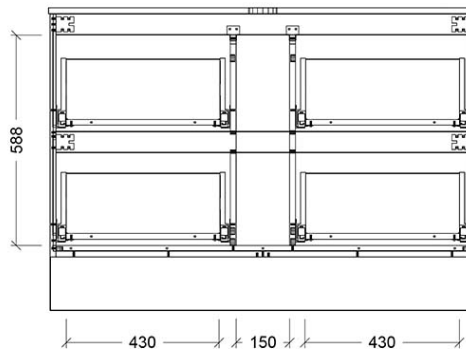

Installation Instructions

- * Floor Mounted
- * Some Cabinet/basin configurations may limit tap hole positioning

*Please visit argentaust.com.au/warranty to view the full warranty

Note: All dimensions are in millimetres and are subject to normal manufacturing variations. Always use the physical product measurements for cut-outs and rough-ins as the technical details shown may differ from the actual product. Use acetic cured silicone sealant. Do not use epoxy type adhesives. Clean with damp cloth. Do not use abrasive cleaners, liquids or pastes.