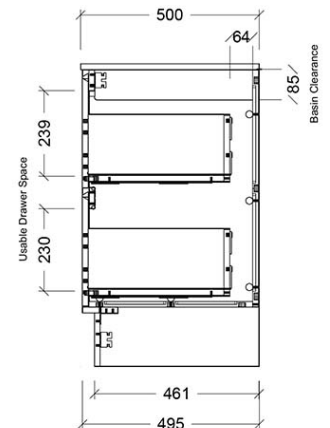

Installation Instructions

- * Floor Mounted
- * Some Cabinet/basin configurations may limit tap hole positioning

*Please visit argentaust.com.au/warranty to view the full warranty

Note: All dimensions are in millimetres and are subject to normal manufacturing variations. Always use the physical product measurements for cut-outs and rough-ins as the technical details shown may differ from the actual product. Use acetic cured silicone sealant. Do not use epoxy type adhesives. Clean with damp cloth. Do not use abrasive cleaners, liquids or pastes.