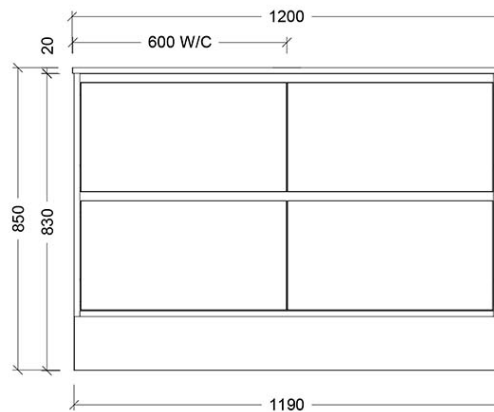

Installation Instructions

- Floor Mounted
- Some Cabinet/basin configurations may limit tap hole positioning

*Please visit argentaust.com.au/warranty to view the full warranty

Note: All dimensions are in millimetres and are subject to normal manufacturing variations. Always use the physical product measurements for cut-outs and rough-ins as the technical details shown may differ from the actual product. Use acetic cured silicone sealant. Do not use epoxy type adhesives. Clean with damp cloth. Do not use abrasive cleaners, liquids or pastes.