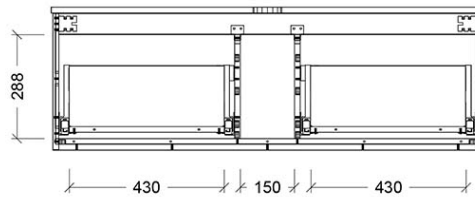

Installation Instructions

- * Wall Mounted
- * Some Cabinet/basin configurations may limit tap hole positioning

*Please visit argentaust.com.au/warranty to view the full warranty

Note: All dimensions are in millimetres and are subject to normal manufacturing variations. Always use the physical product measurements for cut-outs and rough-ins as the technical details shown may differ from the actual product. Use acetic cured silicone sealant. Do not use epoxy type adhesives. Clean with damp cloth. Do not use abrasive cleaners, liquids or pastes.