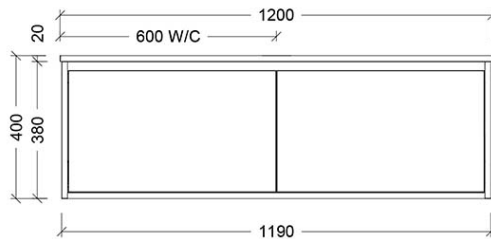

Luxus 1200 Wall Cabinet

suit Countertop Basin, 2 Drawer

Product Image

Product Details

Code: LUC1200SW2XX
Brand: Argent
Range: Luxus
Warranty: 10 Years*

Additional Features

Technical Specification

Required Product

Recommended Products

Villeroy & Boch, Bette, Argent
 Counter Top/Vessel/Drop In Basin
 Not included

Additional Notes

- Australian Made
- Soft Close Drawers
- Multiple cabinet colour choices
- Multiple Top Options
- 20mm SilkSurface Standard
- Caesarstone Optional Extra
- Gold Inclusions
- 2 drawer

Installation Instructions

- * Wall Mounted
- * Some Cabinet/basin configurations may limit tap hole positioning

*Please visit argentaust.com.au/warranty to view the full warranty

Note: All dimensions are in millimetres and are subject to normal manufacturing variations. Always use the physical product measurements for cut-outs and rough-ins as the technical details shown may differ from the actual product. Use acetic cured silicone sealant. Do not use epoxy type adhesives. Clean with damp cloth. Do not use abrasive cleaners, liquids or pastes.