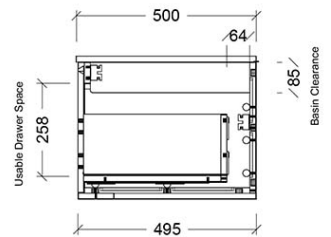

Installation Instructions

- * Wall Mounted
- * Some Cabinet/basin configurations may limit tap hole positioning

*Please visit argentaust.com.au/warranty to view the full warranty

Note: All dimensions are in millimetres and are subject to normal manufacturing variations. Always use the physical product measurements for cut-outs and rough-ins as the technical details shown may differ from the actual product. Use acetic cured silicone sealant. Do not use epoxy type adhesives. Clean with damp cloth. Do not use abrasive cleaners, liquids or pastes.