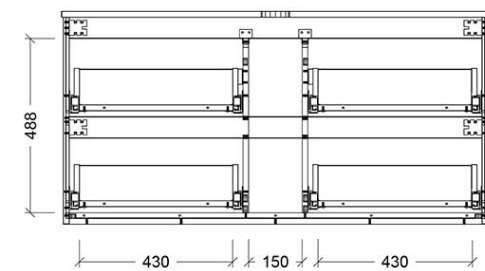

Installation Instructions

* Wall Mounted
 * Some Cabinet/basin configurations may limit tap hole positioning

*Please visit argentaust.com.au/warranty to view the full warranty

Note: All dimensions are in millimetres and are subject to normal manufacturing variations. Always use the physical product measurements for cut-outs and rough-ins as the technical details shown may differ from the actual product. Use acetic cured silicone sealant. Do not use epoxy type adhesives. Clean with damp cloth. Do not use abrasive cleaners, liquids or pastes.