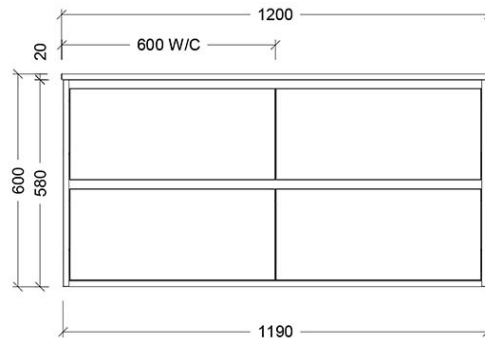

Luxus 1200 Wall Cabinet

suit Countertop Basin, 4 Drawer

Product Image

Product Details

Code: LUC1200SW4XX
Brand: Argent
Range: Luxus
Warranty: 10 Years*

Additional Features

Technical Specification

Required Product

Recommended Products

Villeroy & Boch, Bette, Argent
 Counter Top/Vessel/Drop In Basin
 Not included

Additional Notes

- Australian Made
- Soft Close Drawers
- Multiple cabinet colour choices
- Multiple Top Options
- 20mm SilkSurface Standard
- Caesarstone Optional Extra
- Gold Inclusions
- 4 drawer

Installation Instructions

* Wall Mounted
 * Some Cabinet/basin configurations may limit tap hole positioning

*Please visit argentaust.com.au/warranty to view the full warranty

Note: All dimensions are in millimetres and are subject to normal manufacturing variations. Always use the physical product measurements for cut-outs and rough-ins as the technical details shown may differ from the actual product. Use acetic cured silicone sealant. Do not use epoxy type adhesives. Clean with damp cloth. Do not use abrasive cleaners, liquids or pastes.