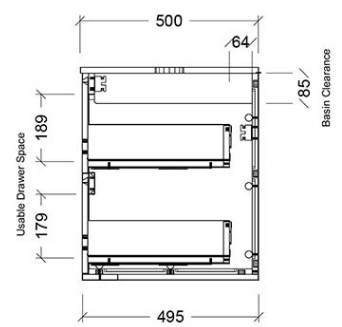

Installation Instructions

* Wall Mounted
 * Some Cabinet/basin configurations may limit tap hole positioning

*Please visit argentaust.com.au/warranty to view the full warranty

Note: All dimensions are in millimetres and are subject to normal manufacturing variations. Always use the physical product measurements for cut-outs and rough-ins as the technical details shown may differ from the actual product. Use acetic cured silicone sealant. Do not use epoxy type adhesives. Clean with damp cloth. Do not use abrasive cleaners, liquids or pastes.